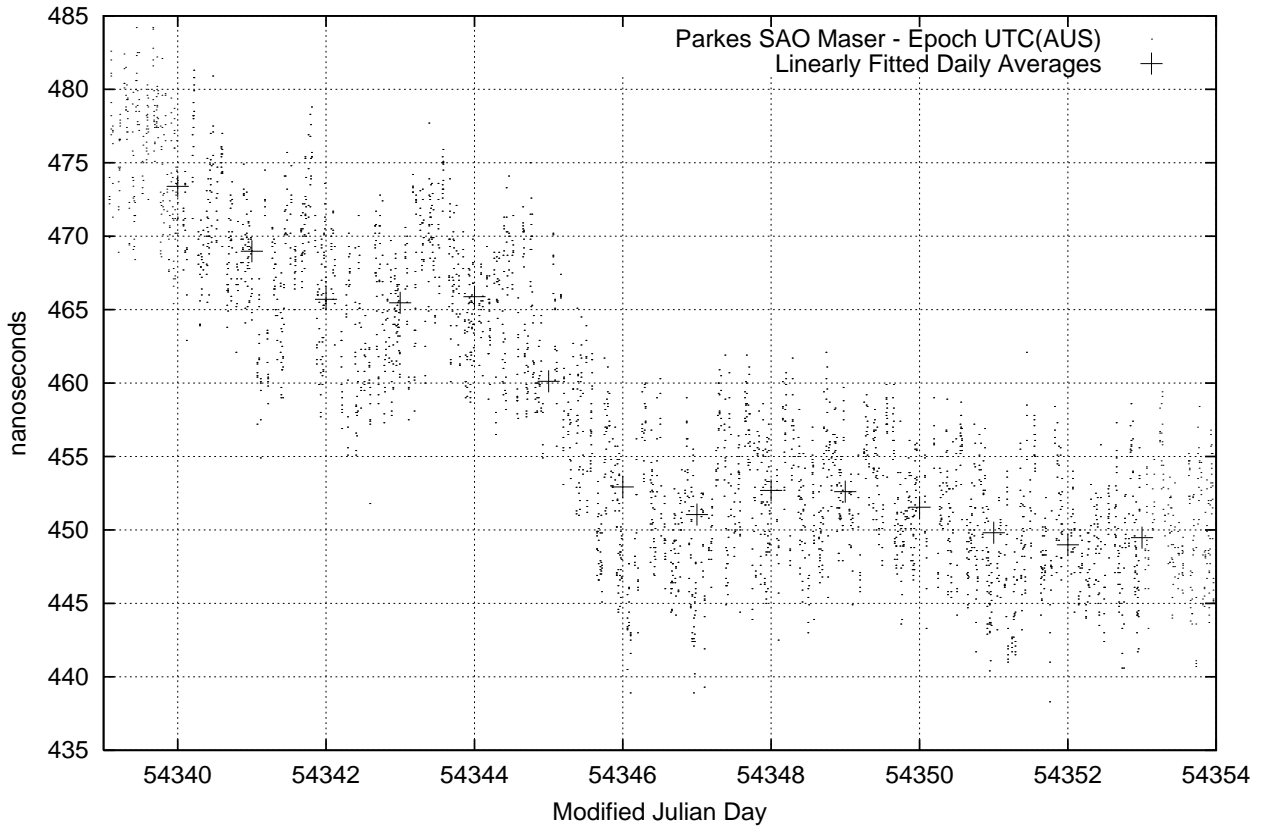

GPS Common-View Time-Transfer between ATNF Parkes and NMI Sydney

GPS Common-View Frequency Transfer between ATNF Parkes and NMI Sydney