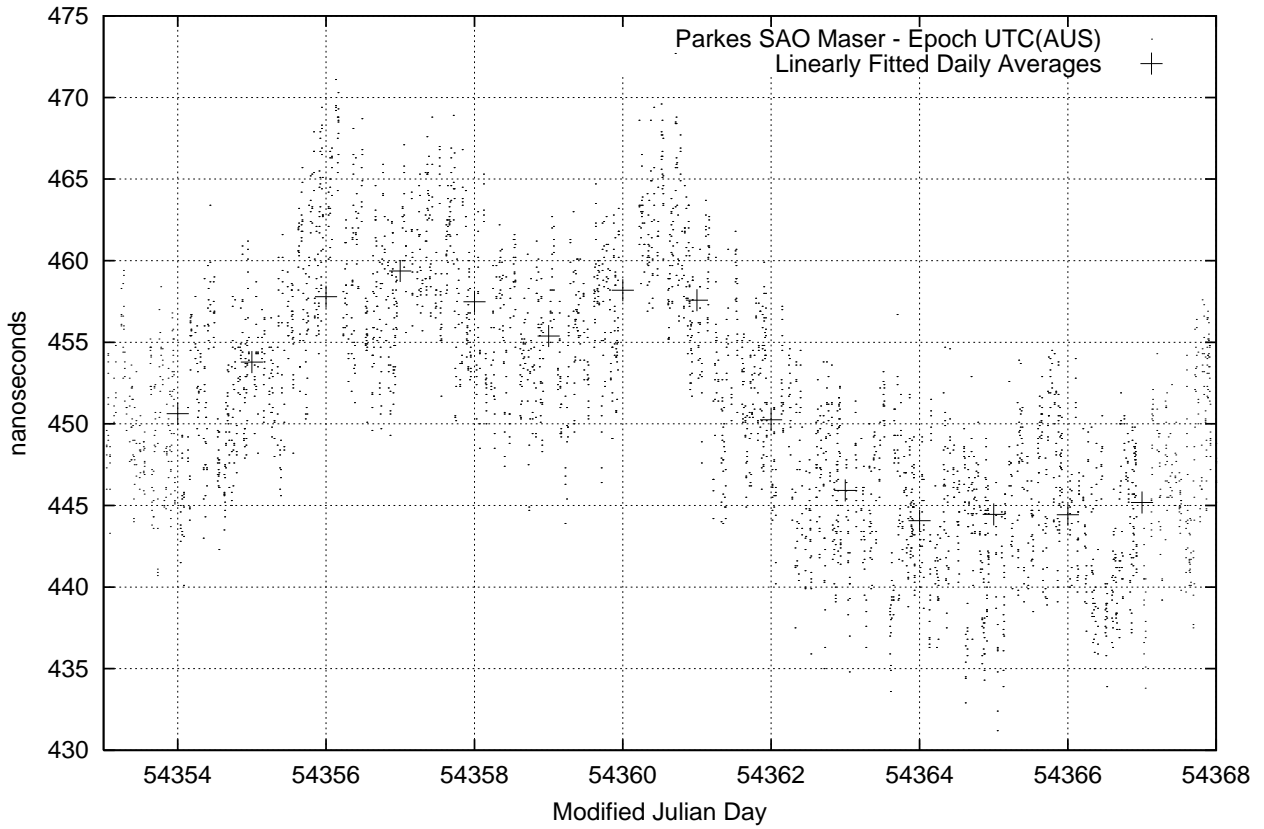

GPS Common-View Time-Transfer between ATNF Parkes and NMI Sydney

GPS Common-View Frequency Transfer between ATNF Parkes and NMI Sydney