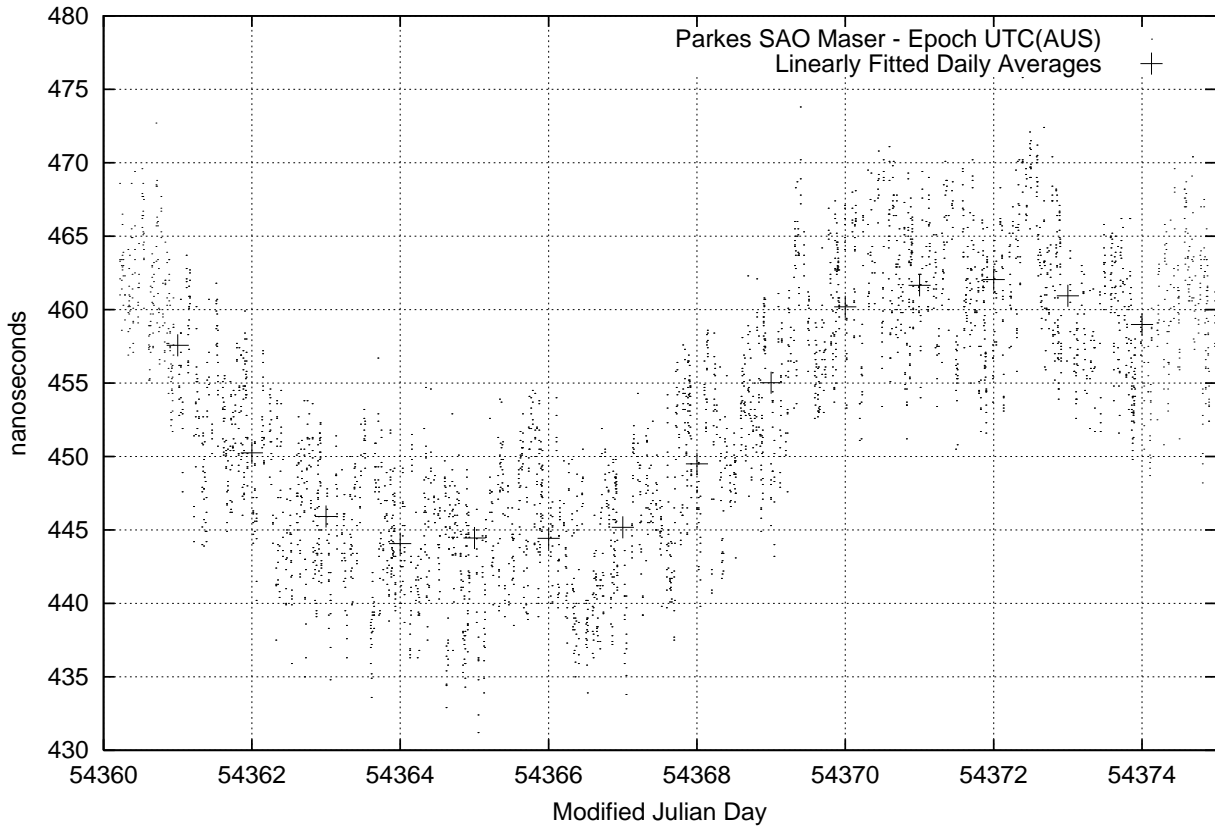

GPS Common-View Time-Transfer between ATNF Parkes and NMI Sydney

GPS Common-View Frequency Transfer between ATNF Parkes and NMI Sydney