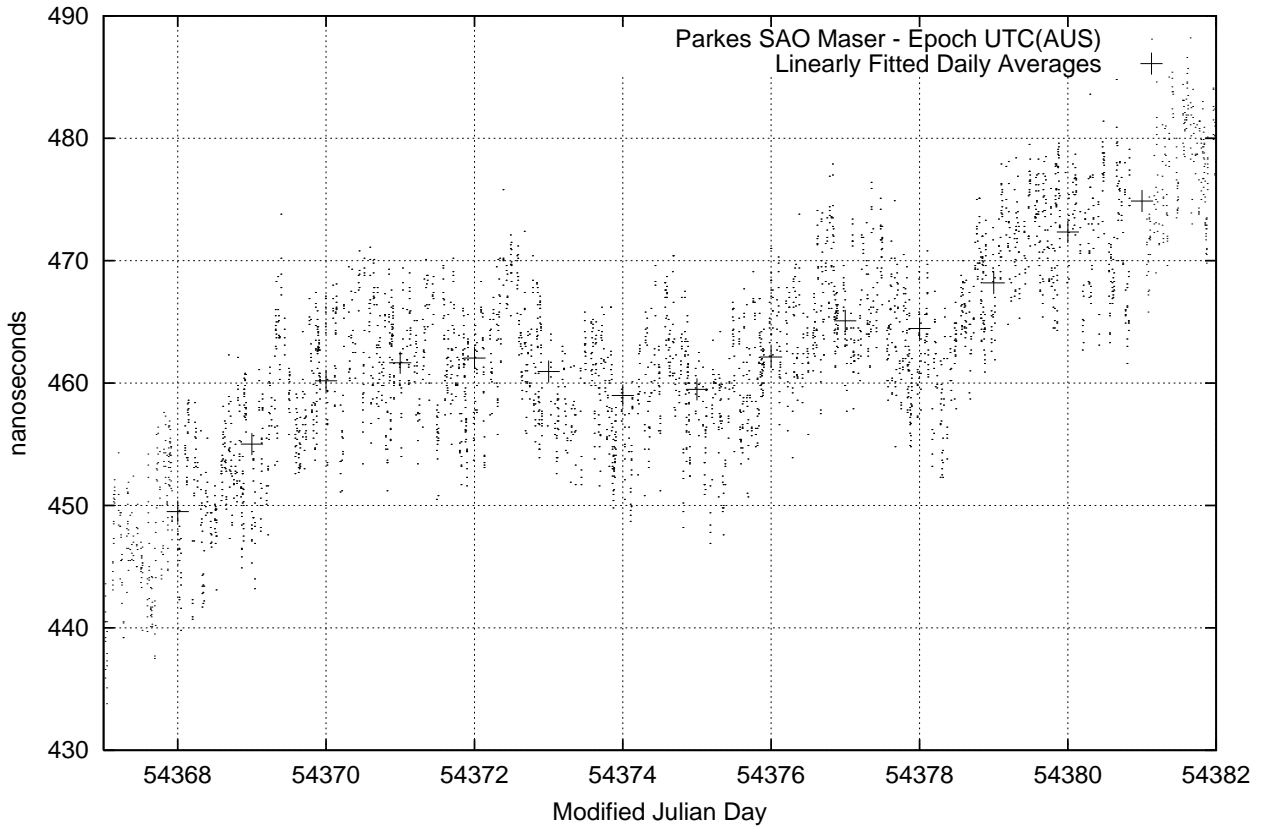

GPS Common-View Time-Transfer between ATNF Parkes and NMI Sydney

GPS Common-View Frequency Transfer between ATNF Parkes and NMI Sydney