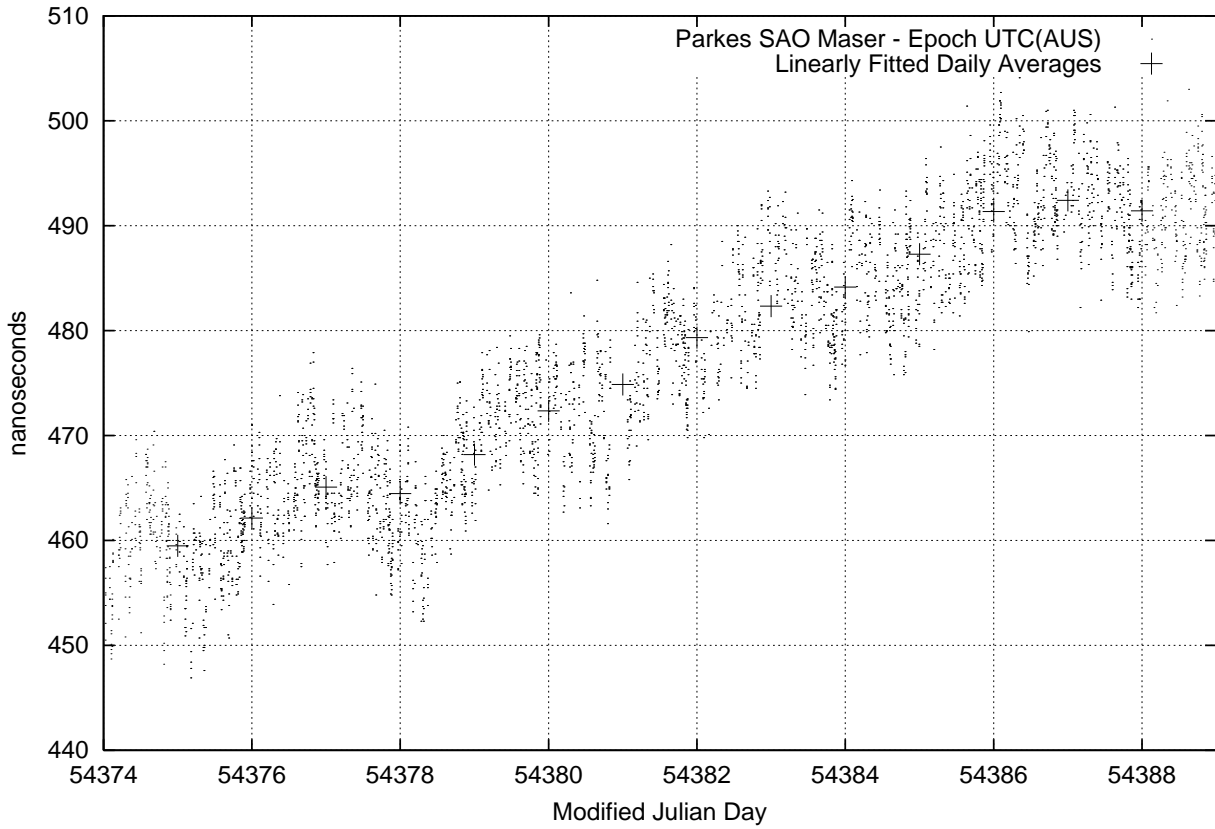

GPS Common-View Time-Transfer between ATNF Parkes and NMI Sydney

GPS Common-View Frequency Transfer between ATNF Parkes and NMI Sydney