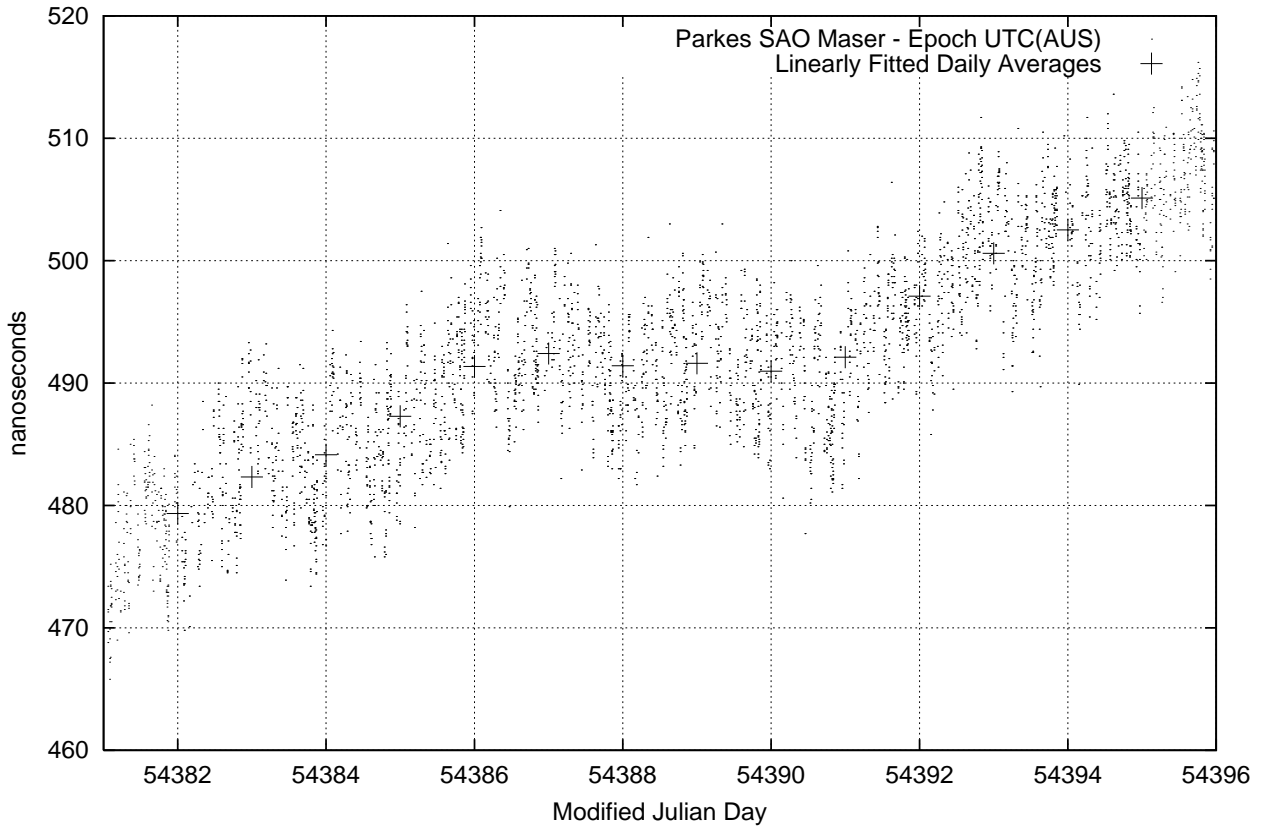

GPS Common-View Time-Transfer between ATNF Parkes and NMI Sydney

GPS Common-View Frequency Transfer between ATNF Parkes and NMI Sydney