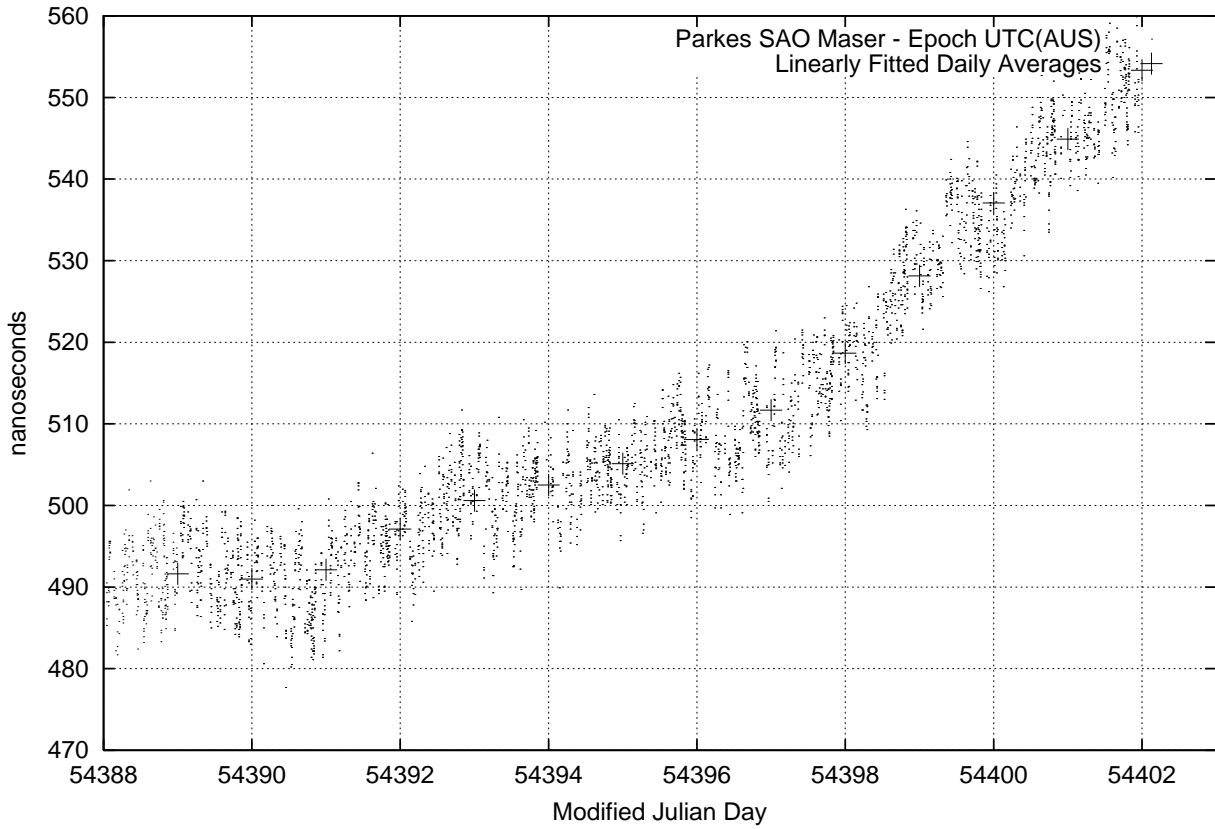

GPS Common-View Time-Transfer between ATNF Parkes and NMI Sydney

GPS Common-View Frequency Transfer between ATNF Parkes and NMI Sydney