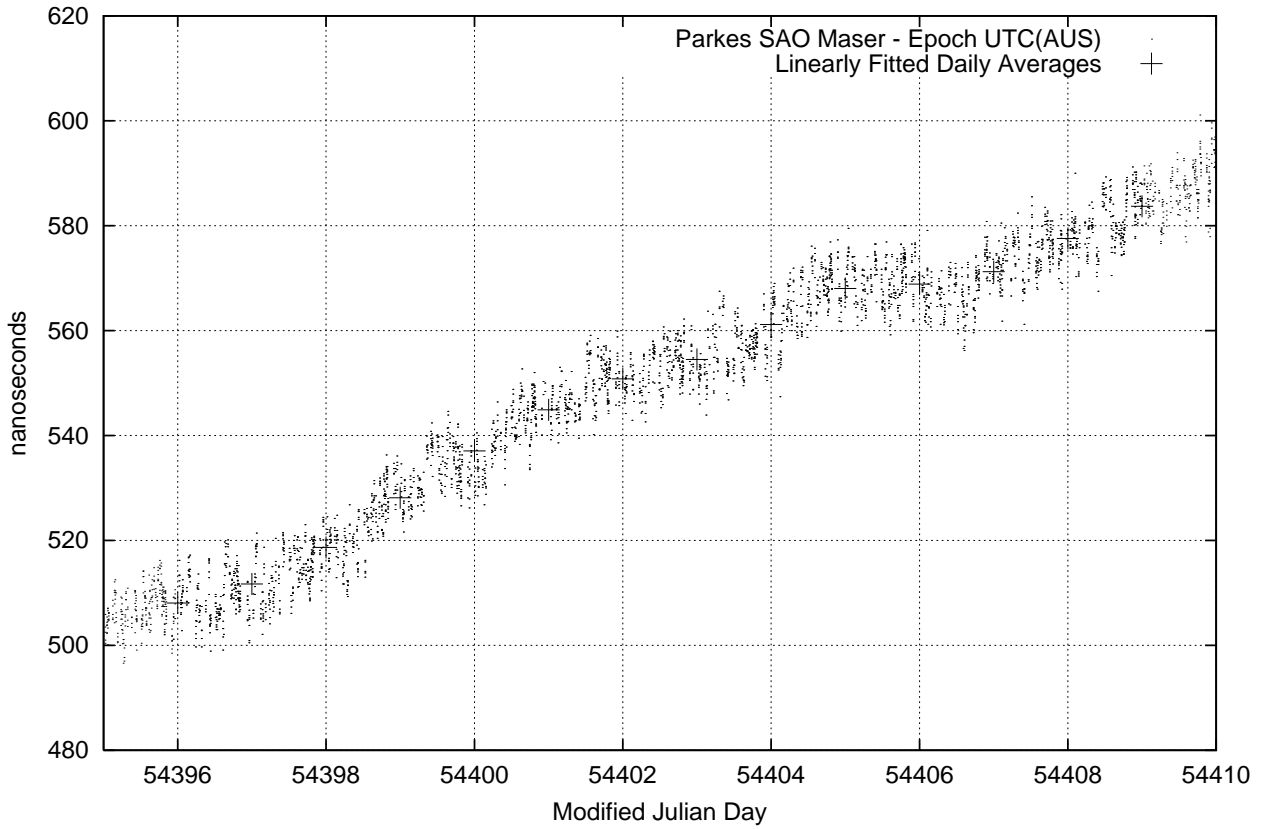

GPS Common-View Time-Transfer between ATNF Parkes and NMI Sydney

GPS Common-View Frequency Transfer between ATNF Parkes and NMI Sydney