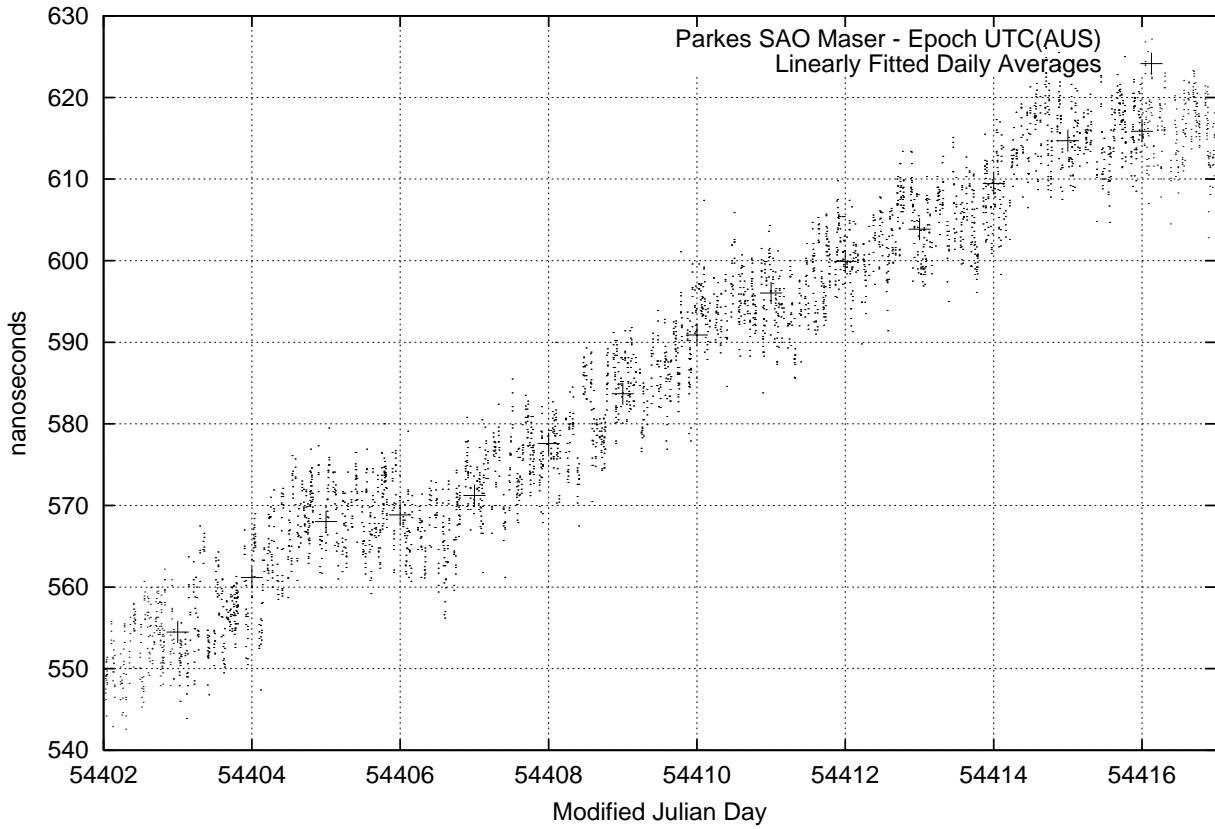

GPS Common-View Time-Transfer between ATNF Parkes and NMI Sydney

GPS Common-View Frequency Transfer between ATNF Parkes and NMI Sydney