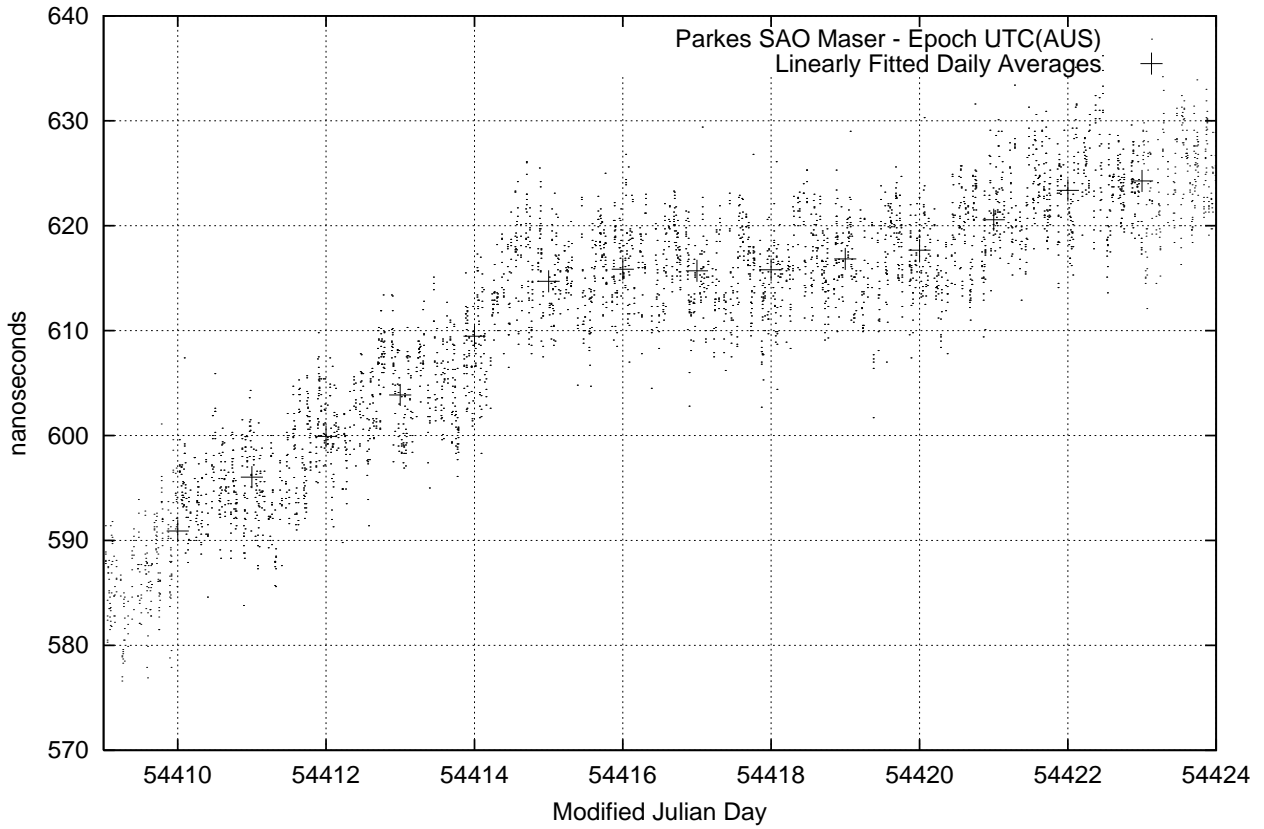

GPS Common-View Time-Transfer between ATNF Parkes and NMI Sydney

GPS Common-View Frequency Transfer between ATNF Parkes and NMI Sydney