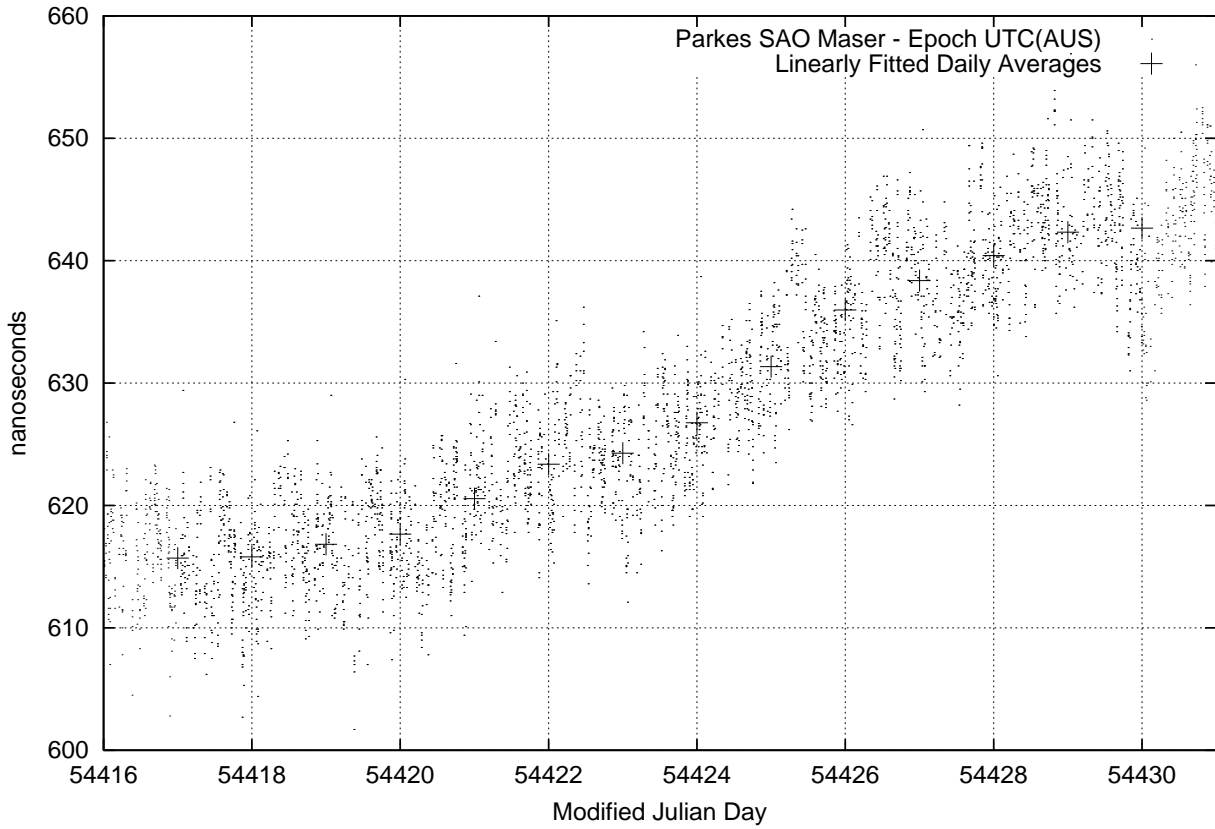

GPS Common-View Time-Transfer between ATNF Parkes and NMI Sydney

GPS Common-View Frequency Transfer between ATNF Parkes and NMI Sydney