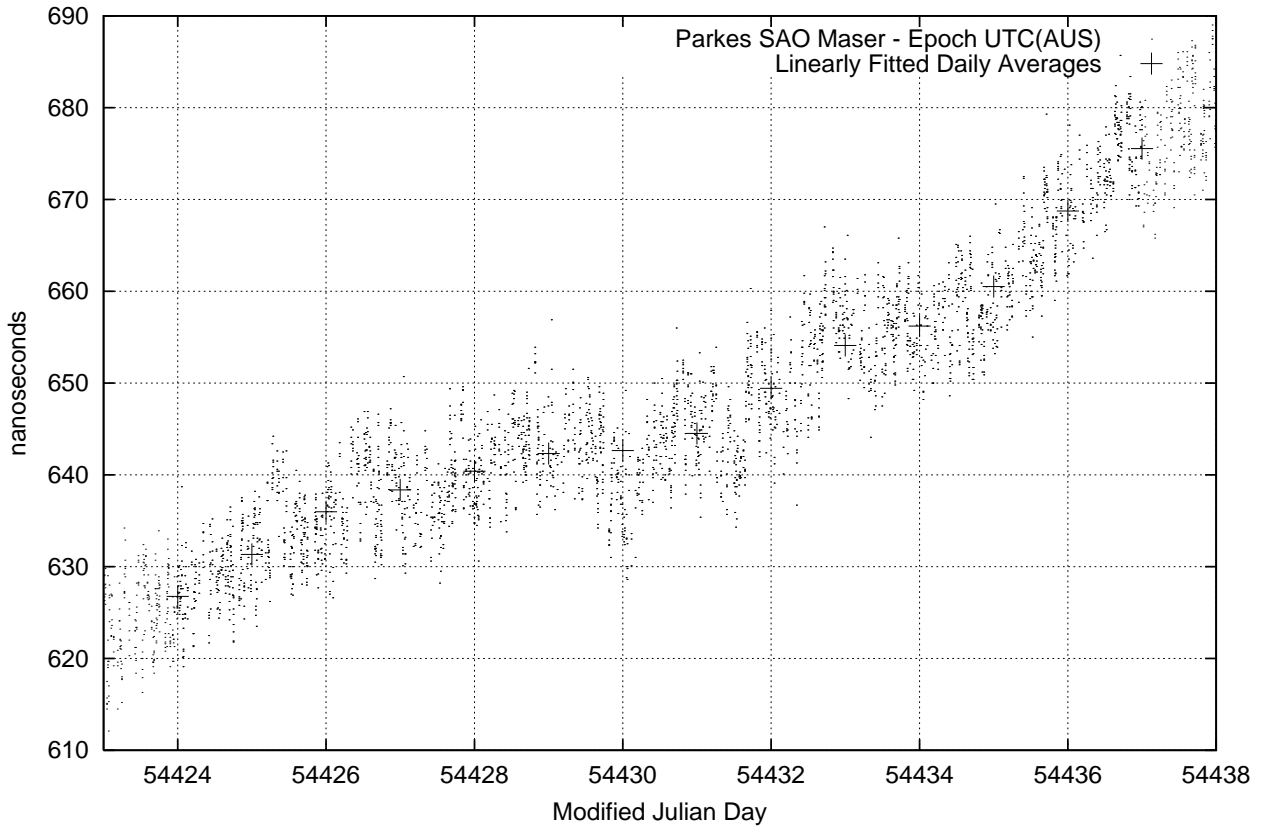

GPS Common-View Time-Transfer between ATNF Parkes and NMI Sydney

GPS Common-View Frequency Transfer between ATNF Parkes and NMI Sydney