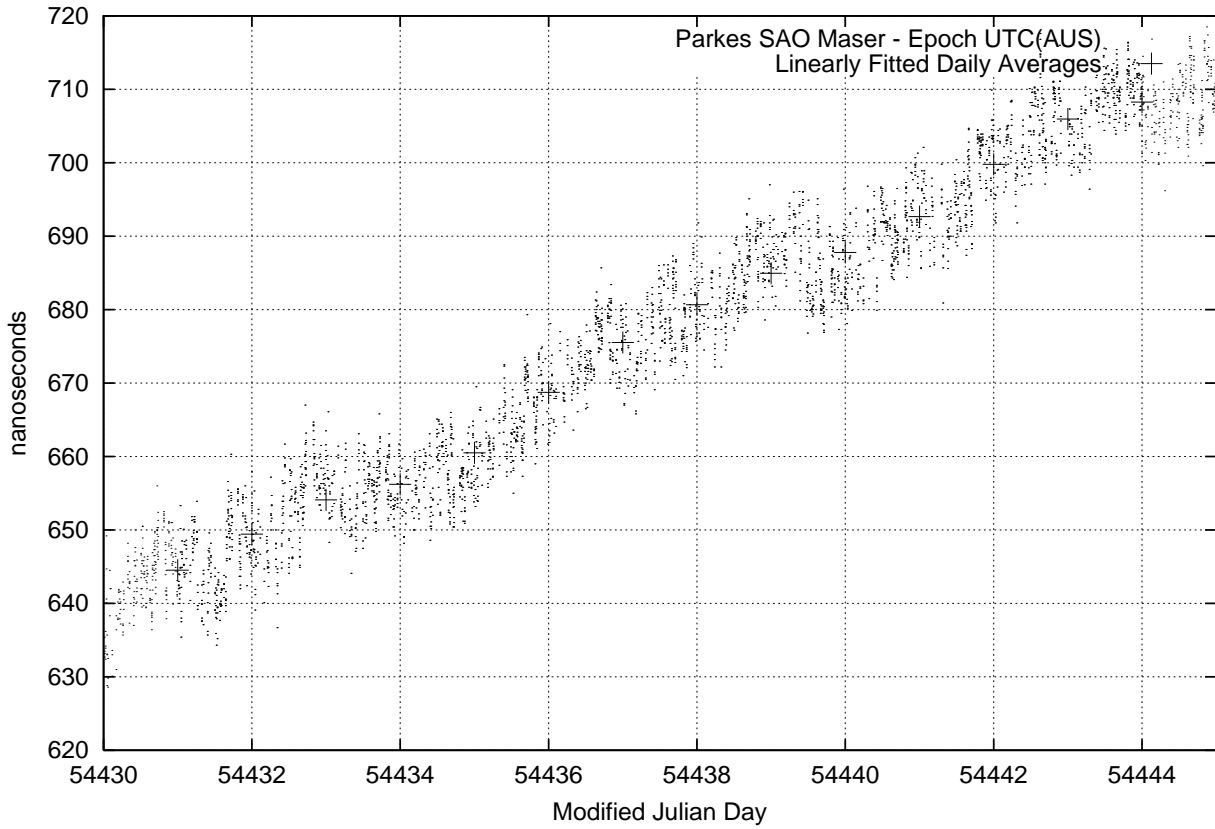

GPS Common-View Time-Transfer between ATNF Parkes and NMI Sydney

GPS Common-View Frequency Transfer between ATNF Parkes and NMI Sydney