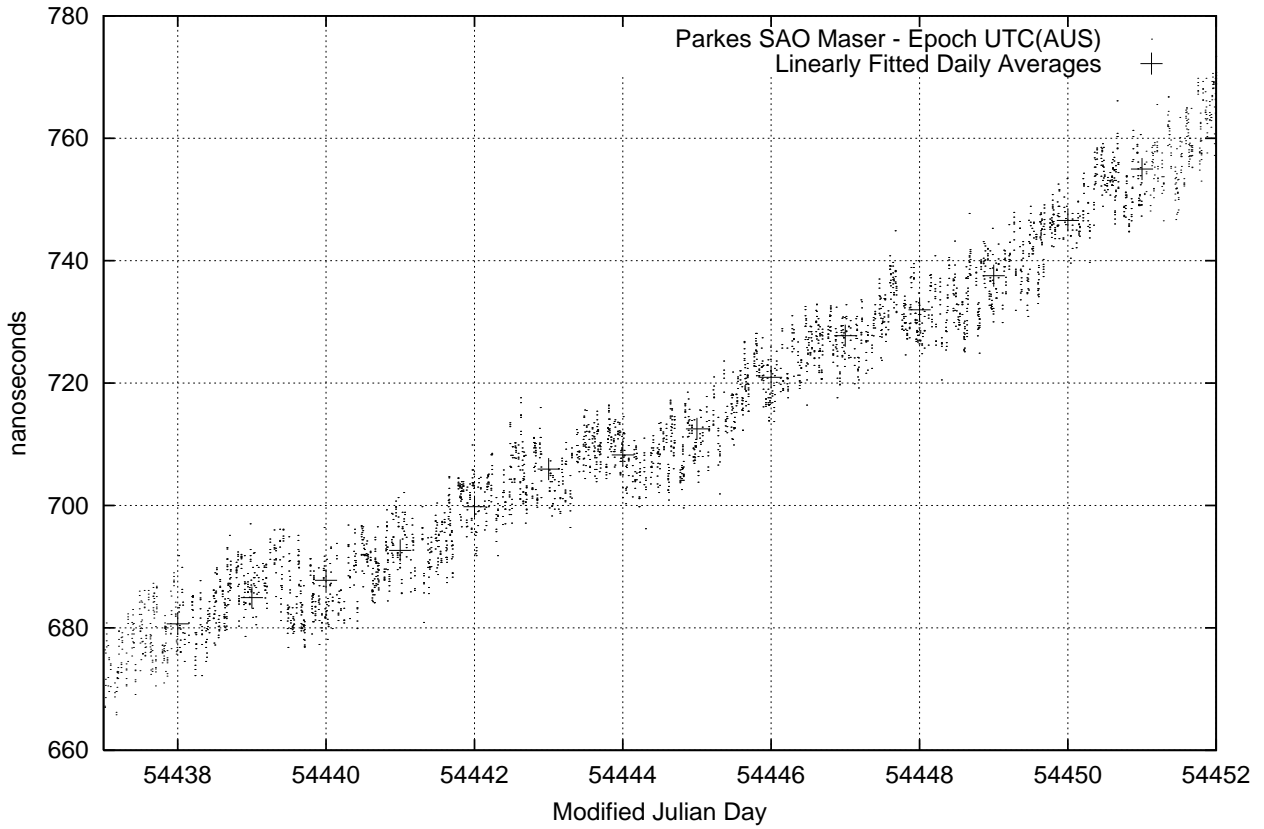

GPS Common-View Time-Transfer between ATNF Parkes and NMI Sydney

GPS Common-View Frequency Transfer between ATNF Parkes and NMI Sydney