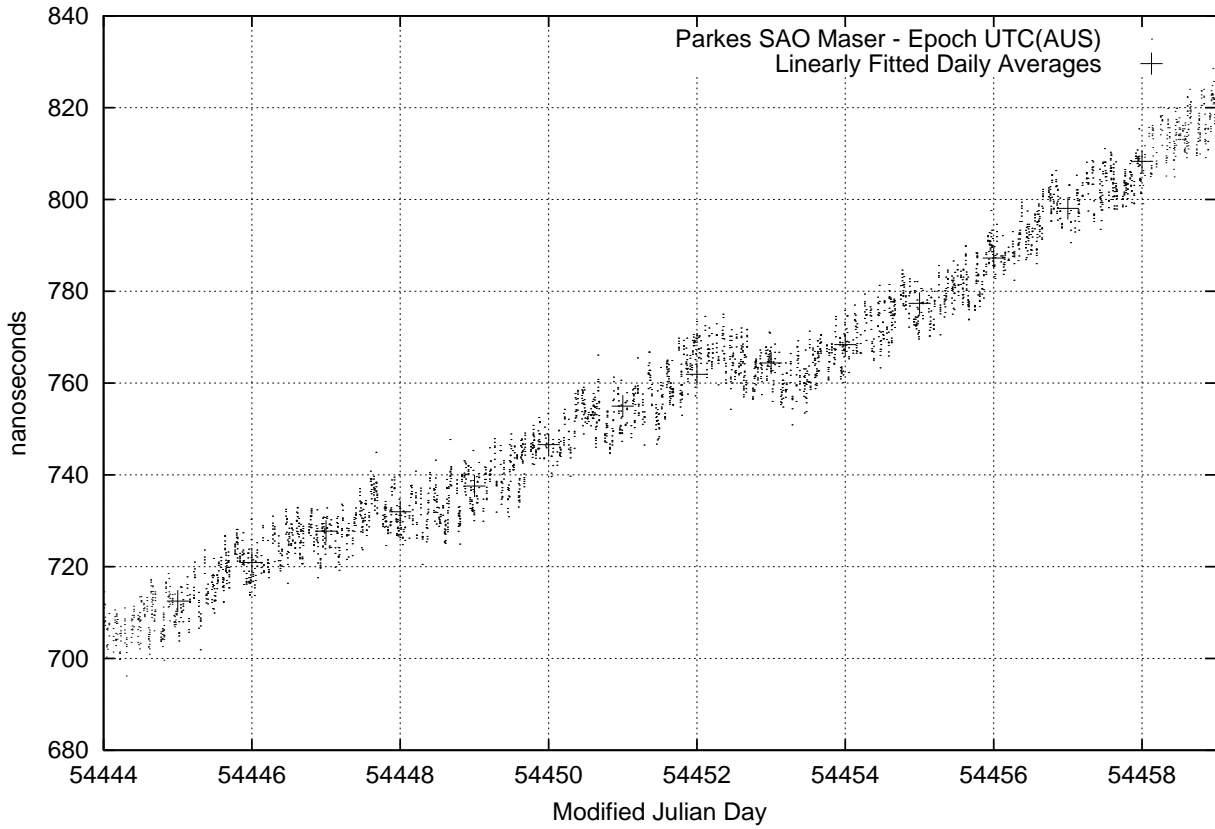

GPS Common-View Time-Transfer between ATNF Parkes and NMI Sydney

GPS Common-View Frequency Transfer between ATNF Parkes and NMI Sydney