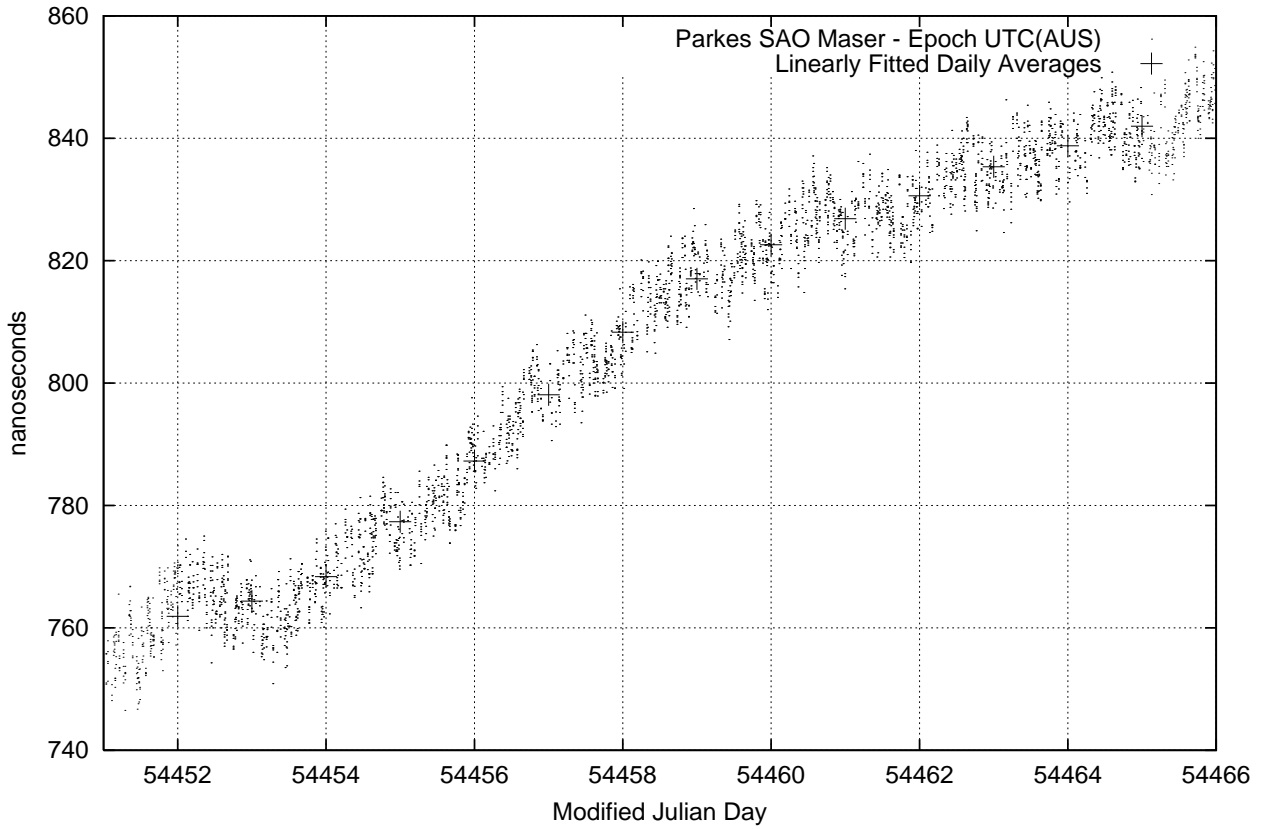

GPS Common-View Time-Transfer between ATNF Parkes and NMI Sydney

GPS Common-View Frequency Transfer between ATNF Parkes and NMI Sydney