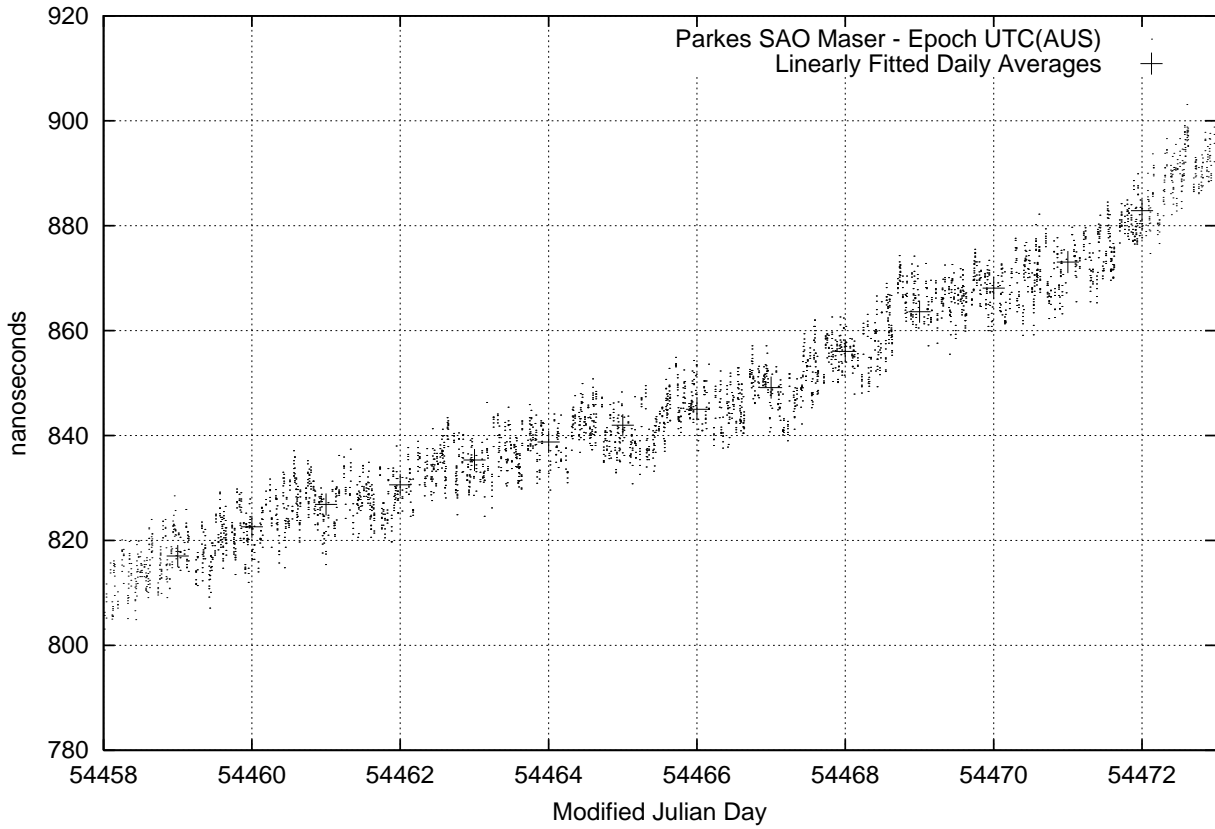

GPS Common-View Time-Transfer between ATNF Parkes and NMI Sydney

GPS Common-View Frequency Transfer between ATNF Parkes and NMI Sydney