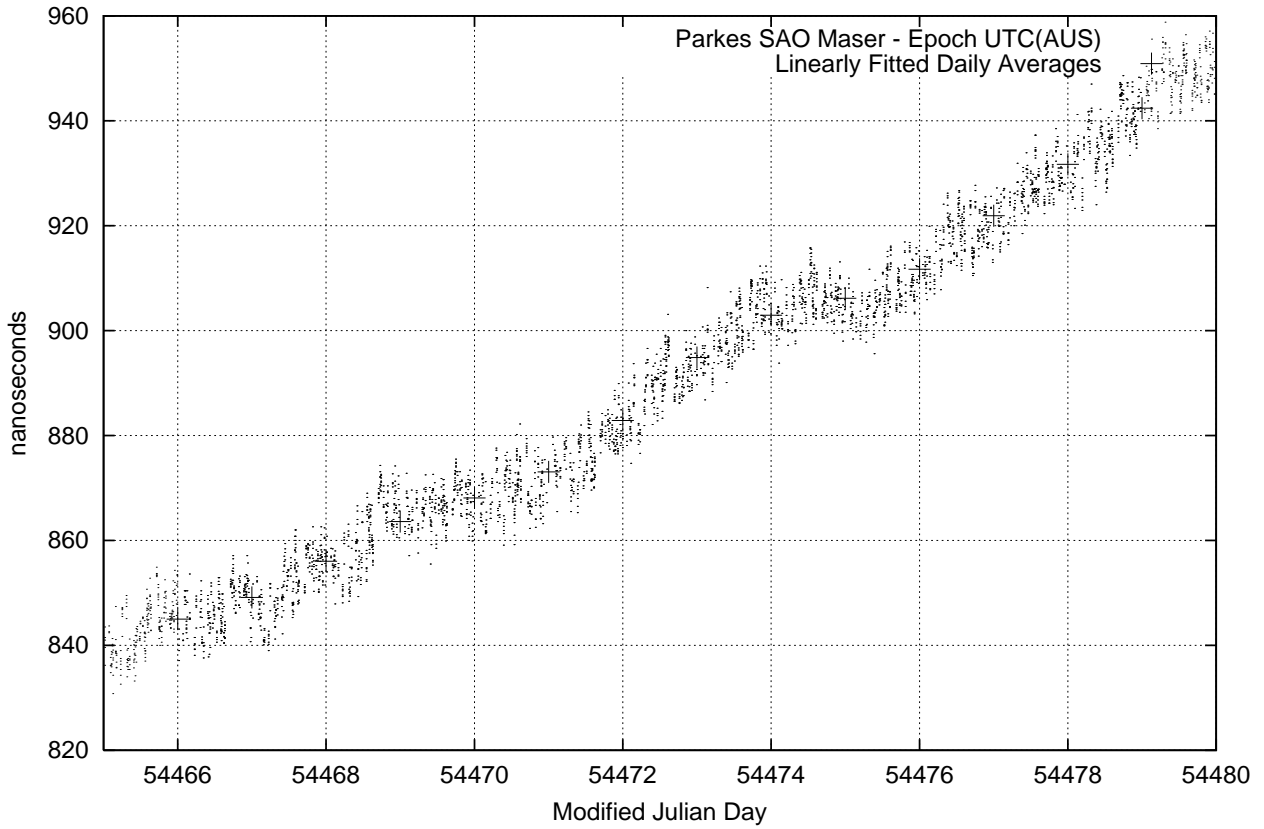

GPS Common-View Time-Transfer between ATNF Parkes and NMI Sydney

GPS Common-View Frequency Transfer between ATNF Parkes and NMI Sydney