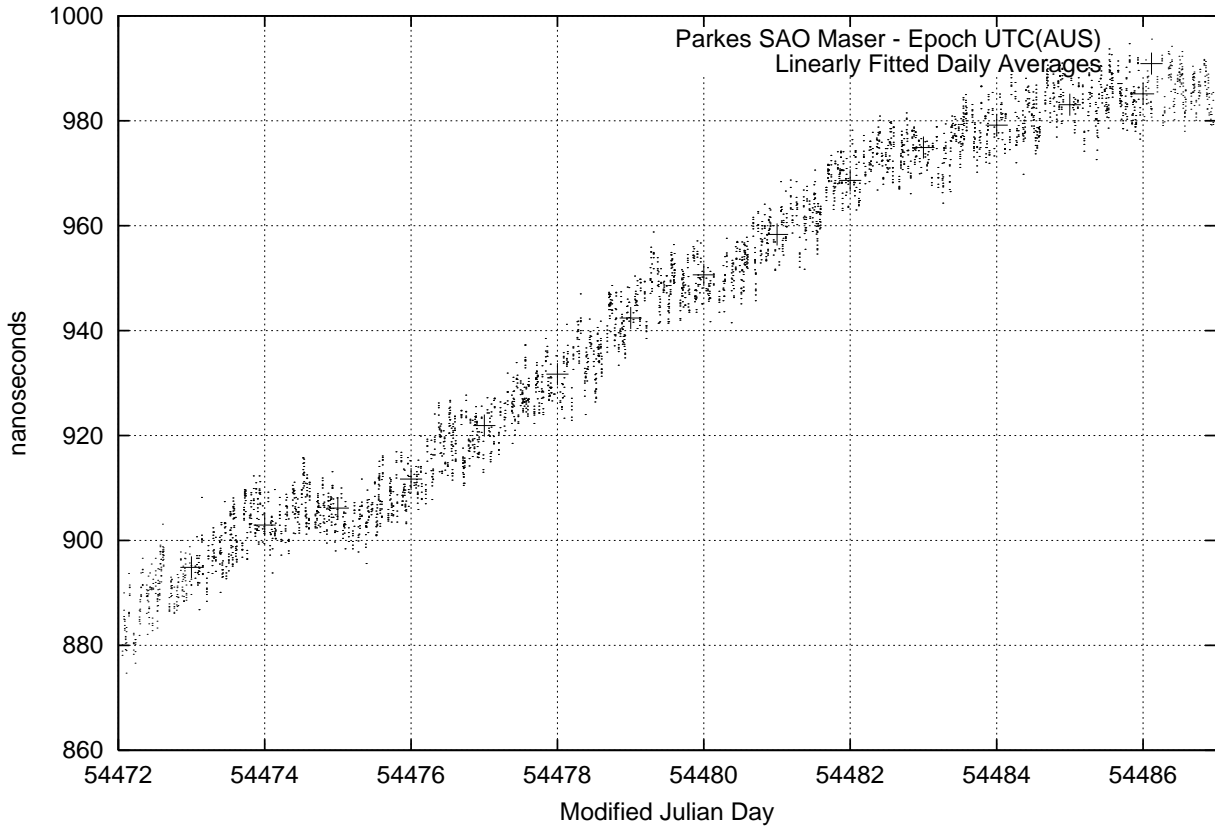

GPS Common-View Time-Transfer between ATNF Parkes and NMI Sydney

GPS Common-View Frequency Transfer between ATNF Parkes and NMI Sydney