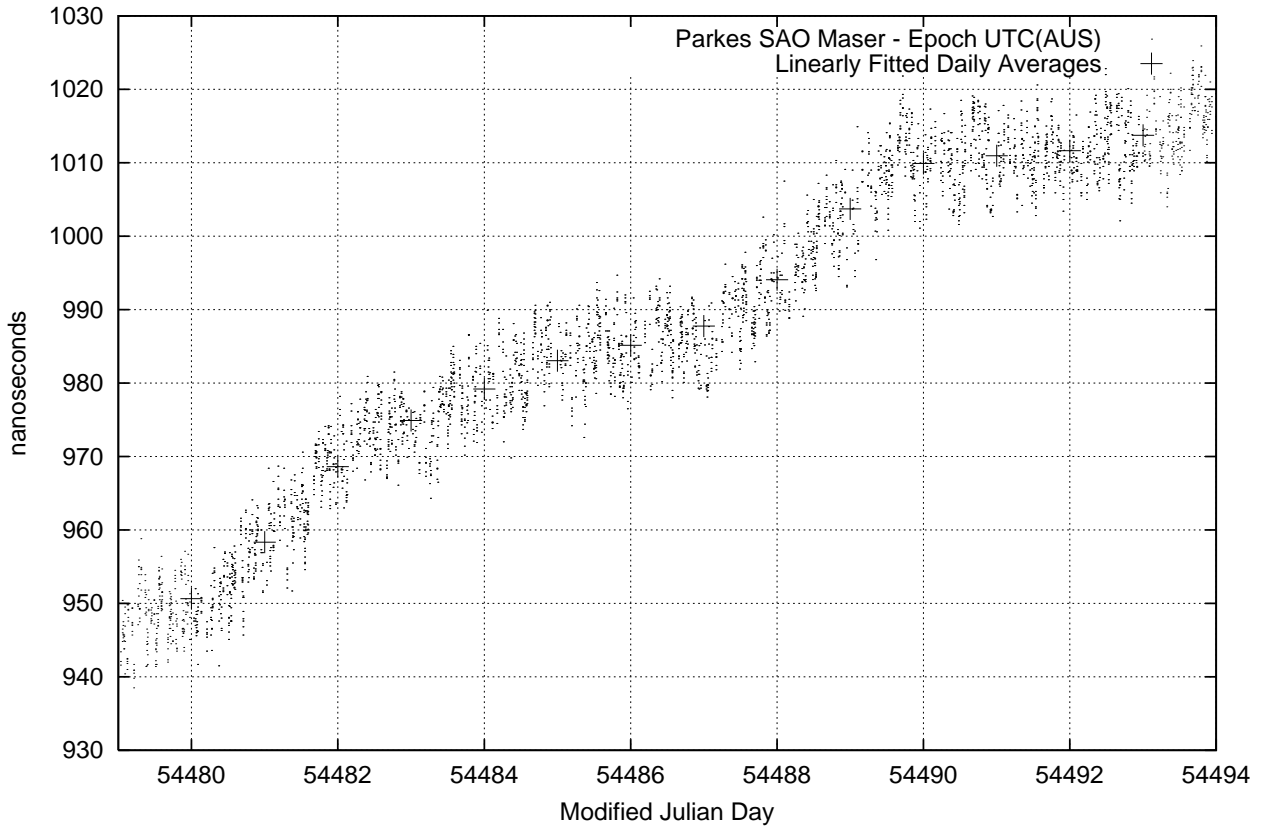

GPS Common-View Time-Transfer between ATNF Parkes and NMI Sydney

GPS Common-View Frequency Transfer between ATNF Parkes and NMI Sydney