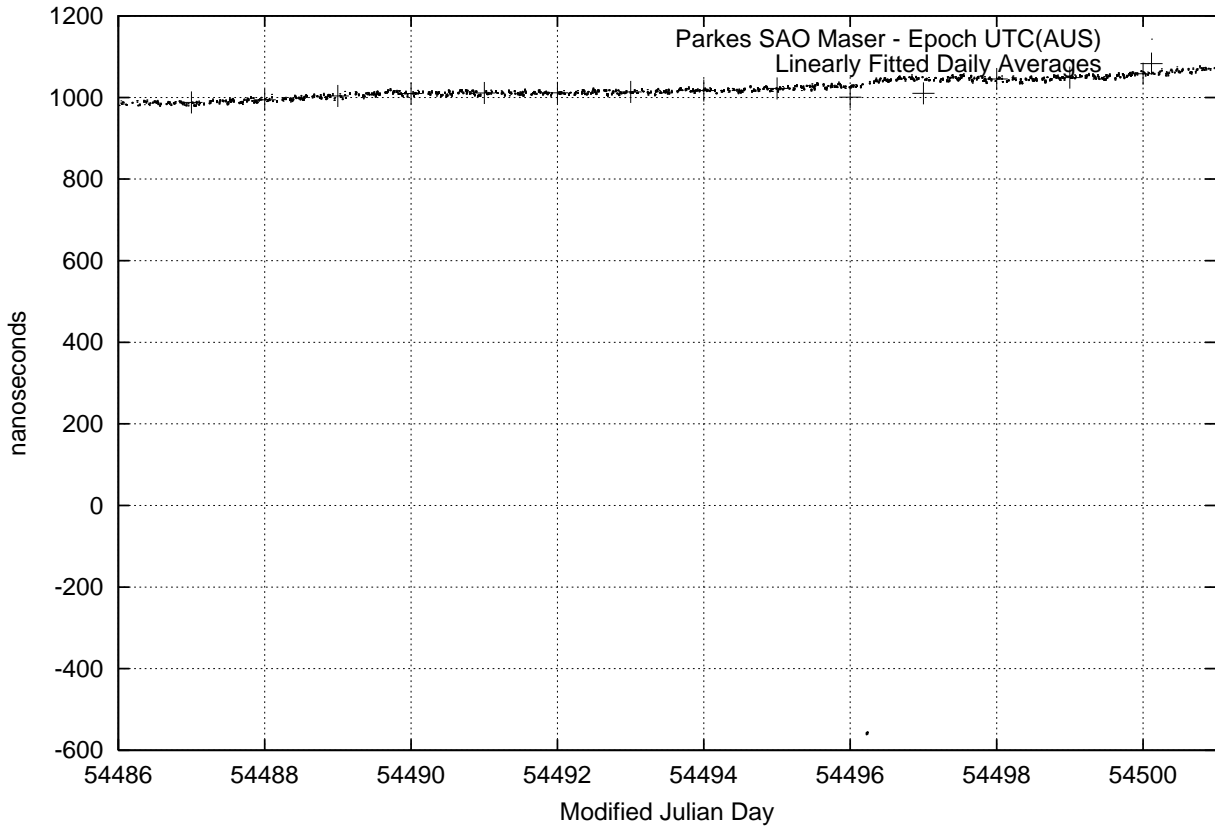

GPS Common-View Time-Transfer between ATNF Parkes and NMI Sydney

GPS Common-View Frequency Transfer between ATNF Parkes and NMI Sydney