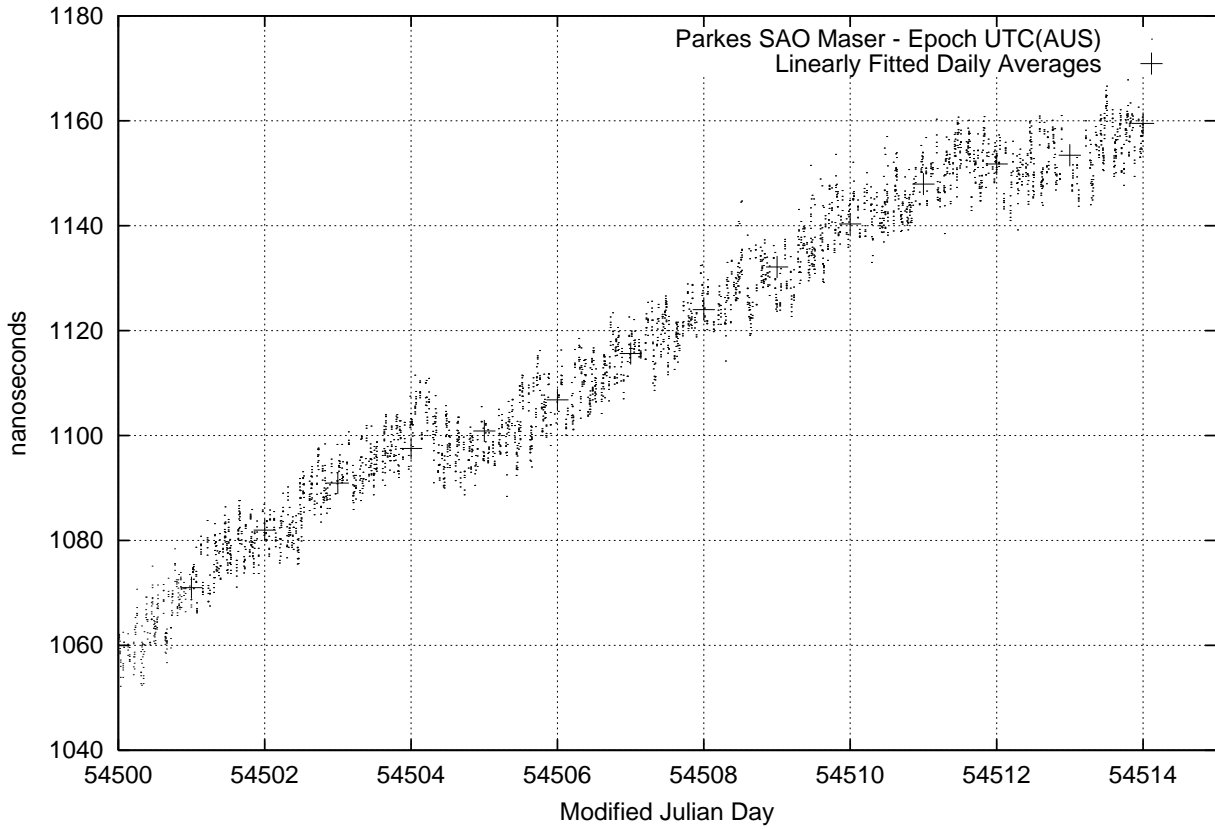

GPS Common-View Time-Transfer between ATNF Parkes and NMI Sydney

GPS Common-View Frequency Transfer between ATNF Parkes and NMI Sydney