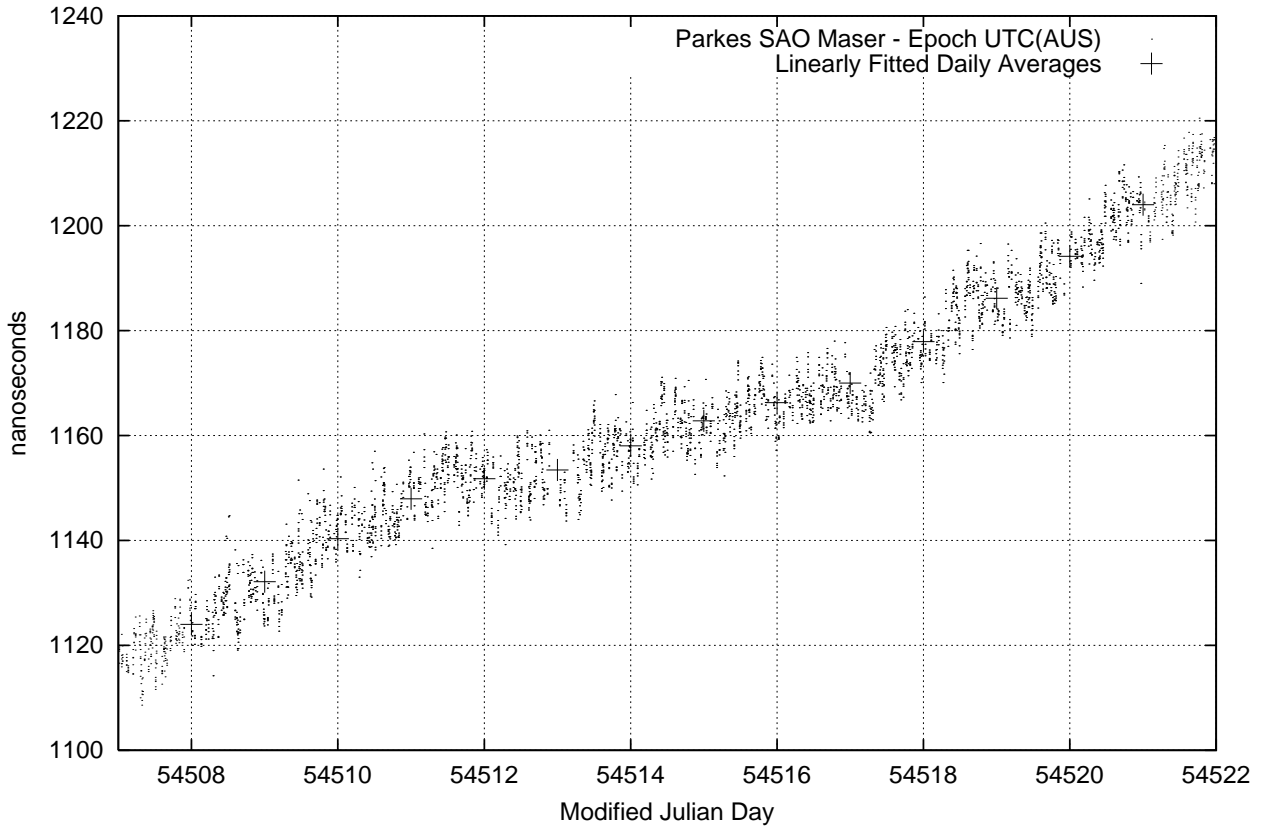

GPS Common-View Time-Transfer between ATNF Parkes and NMI Sydney

GPS Common-View Frequency Transfer between ATNF Parkes and NMI Sydney