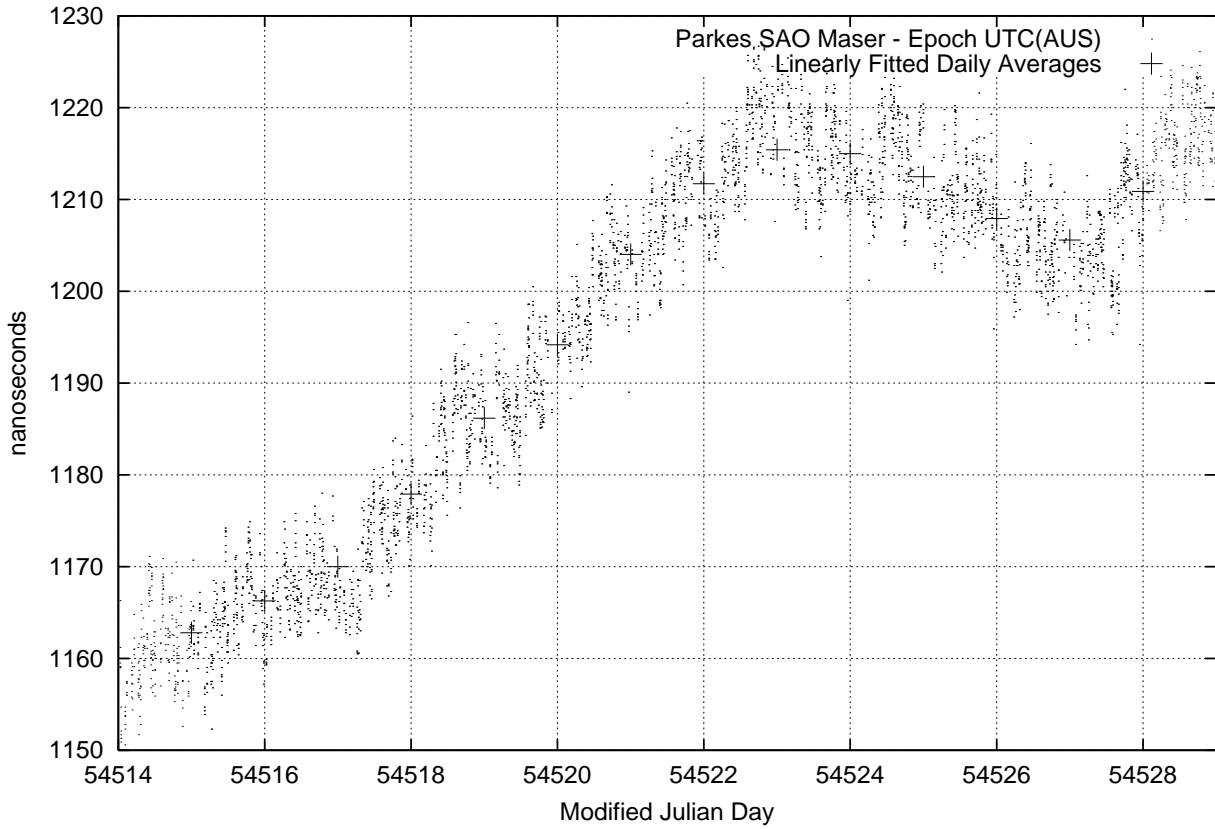

GPS Common-View Time-Transfer between ATNF Parkes and NMI Sydney

GPS Common-View Frequency Transfer between ATNF Parkes and NMI Sydney