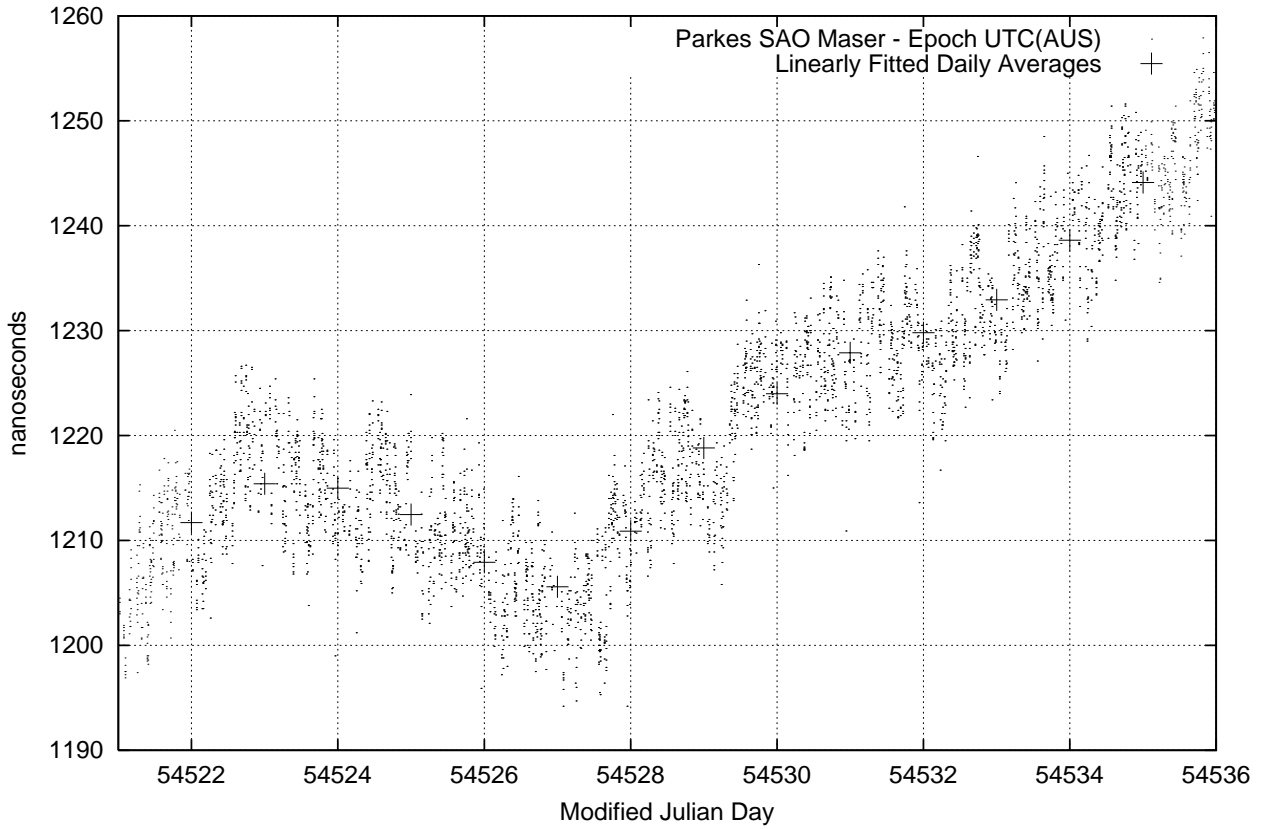

GPS Common-View Time-Transfer between ATNF Parkes and NMI Sydney

GPS Common-View Frequency Transfer between ATNF Parkes and NMI Sydney