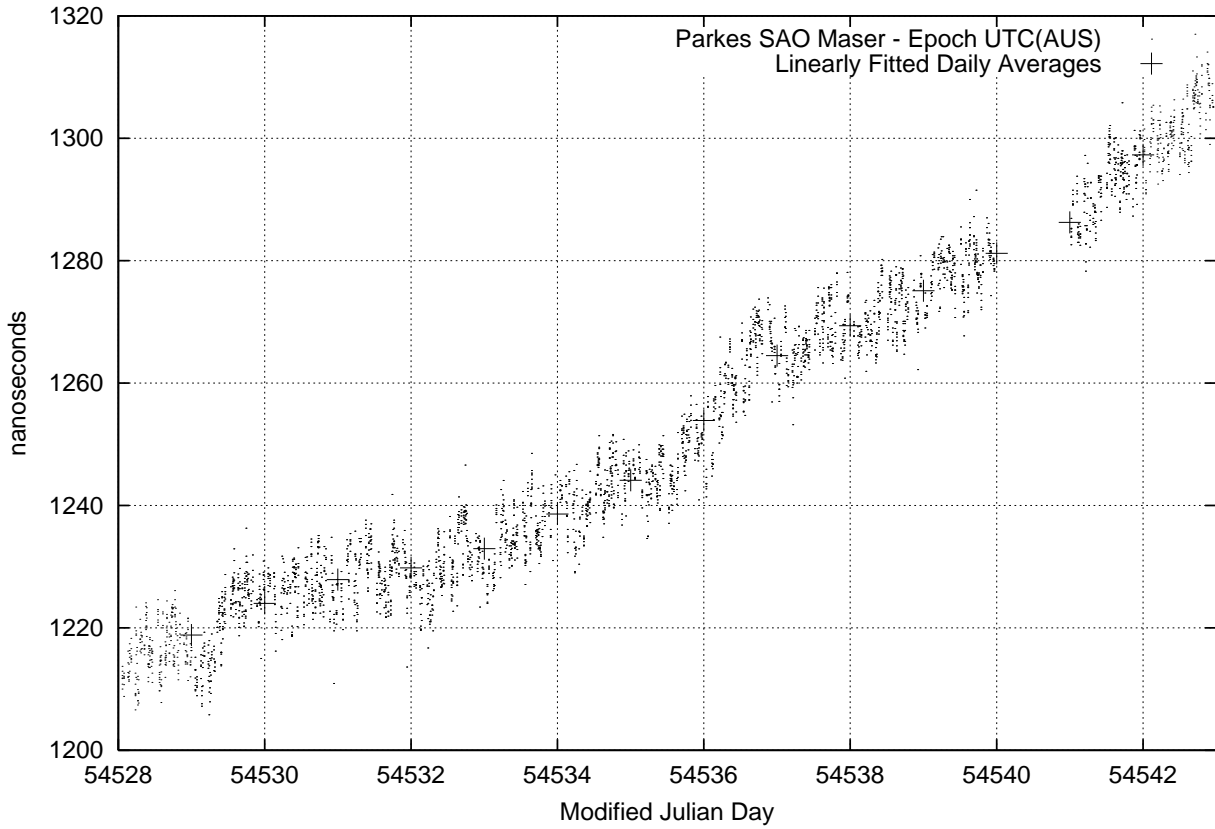

GPS Common-View Time-Transfer between ATNF Parkes and NMI Sydney

GPS Common-View Frequency Transfer between ATNF Parkes and NMI Sydney