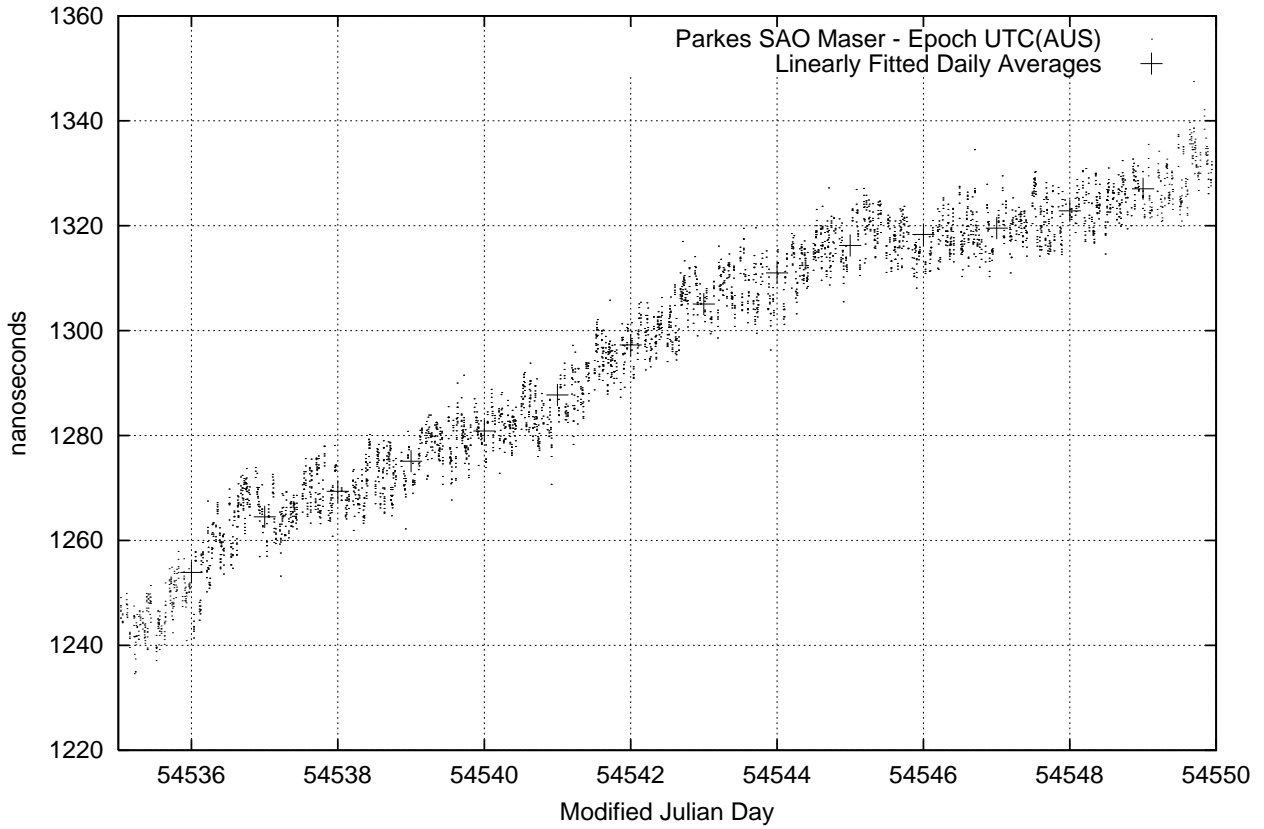

GPS Common-View Time-Transfer between ATNF Parkes and NMI Sydney

GPS Common-View Frequency Transfer between ATNF Parkes and NMI Sydney