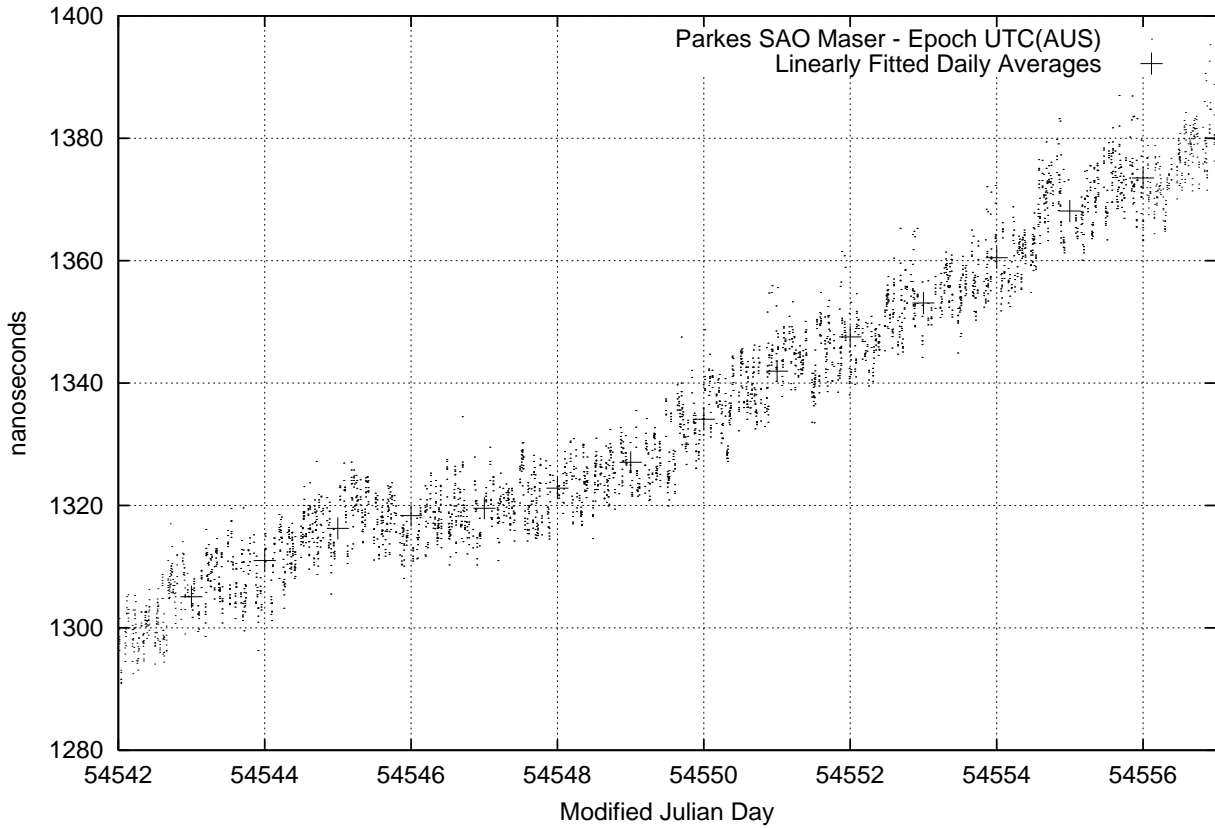

GPS Common-View Time-Transfer between ATNF Parkes and NMI Sydney

GPS Common-View Frequency Transfer between ATNF Parkes and NMI Sydney