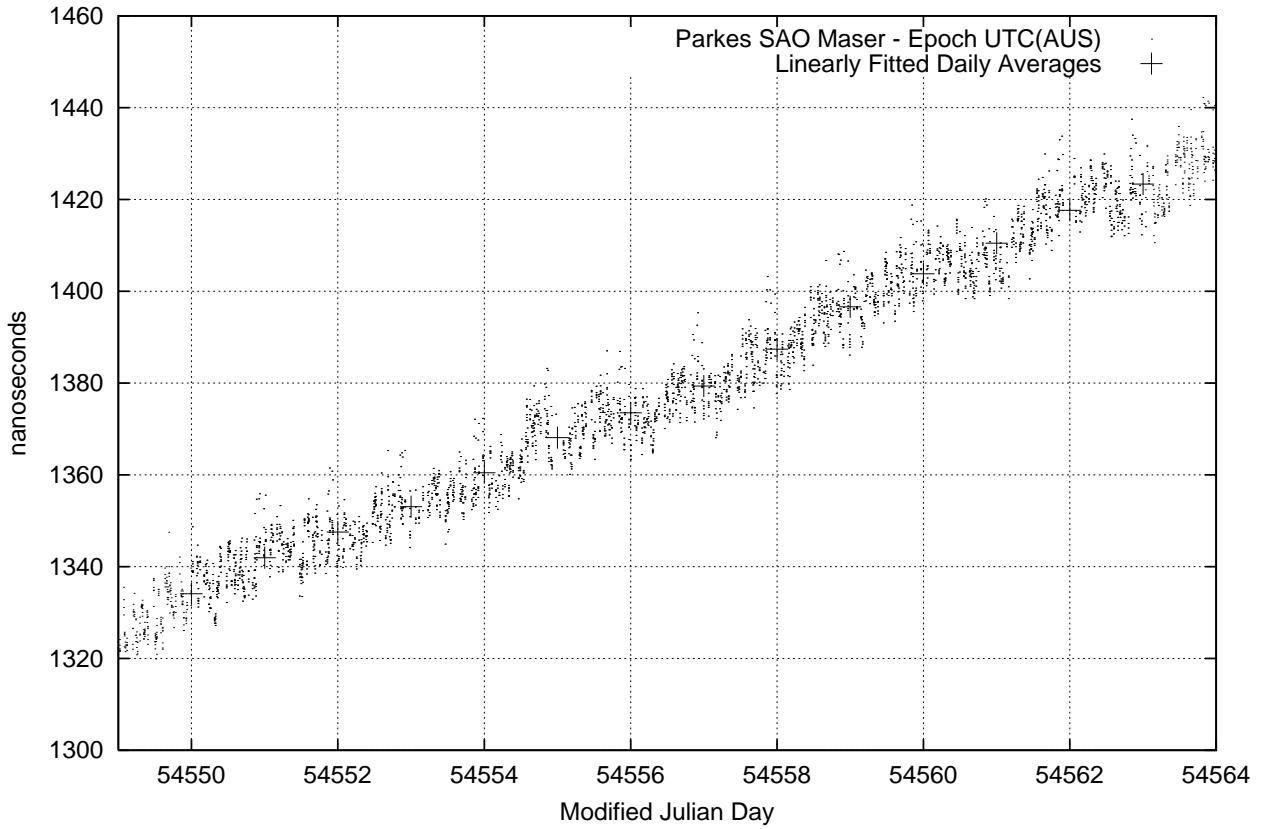

GPS Common-View Time-Transfer between ATNF Parkes and NMI Sydney

GPS Common-View Frequency Transfer between ATNF Parkes and NMI Sydney