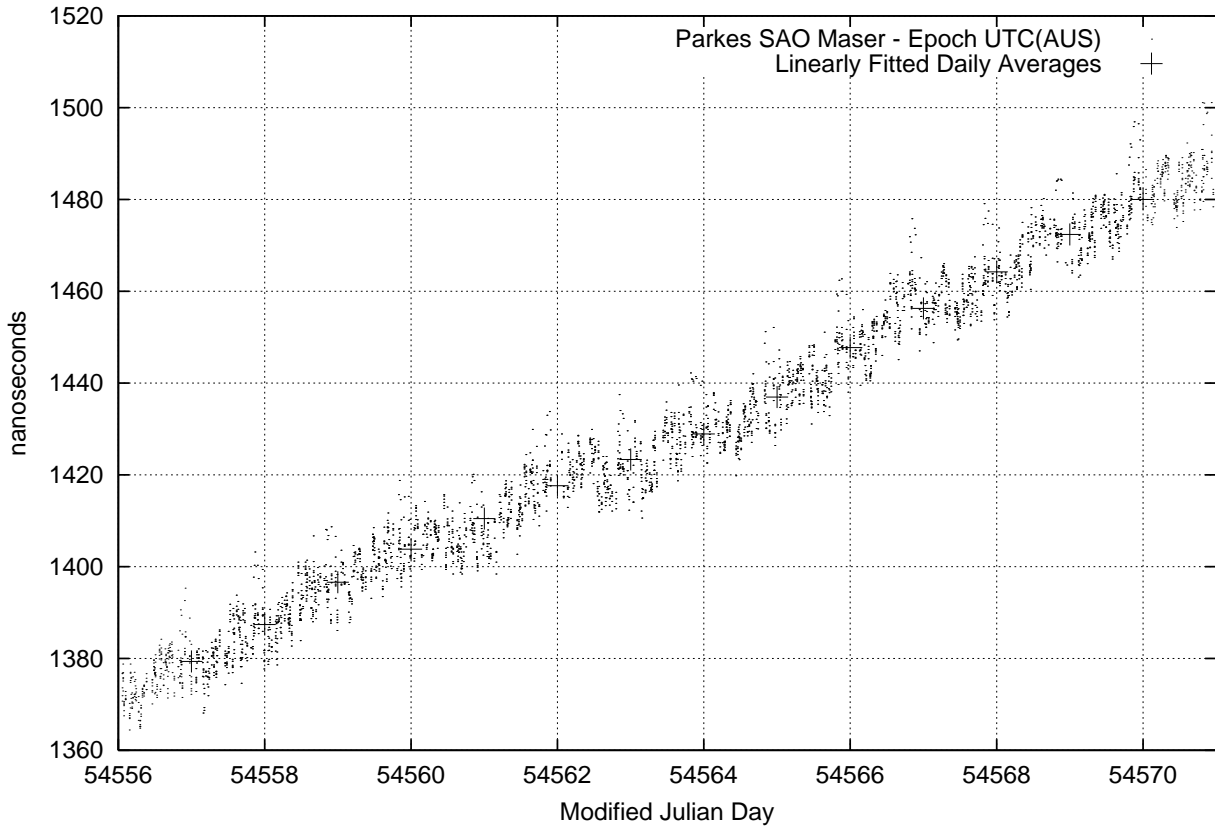

GPS Common-View Time-Transfer between ATNF Parkes and NMI Sydney

GPS Common-View Frequency Transfer between ATNF Parkes and NMI Sydney