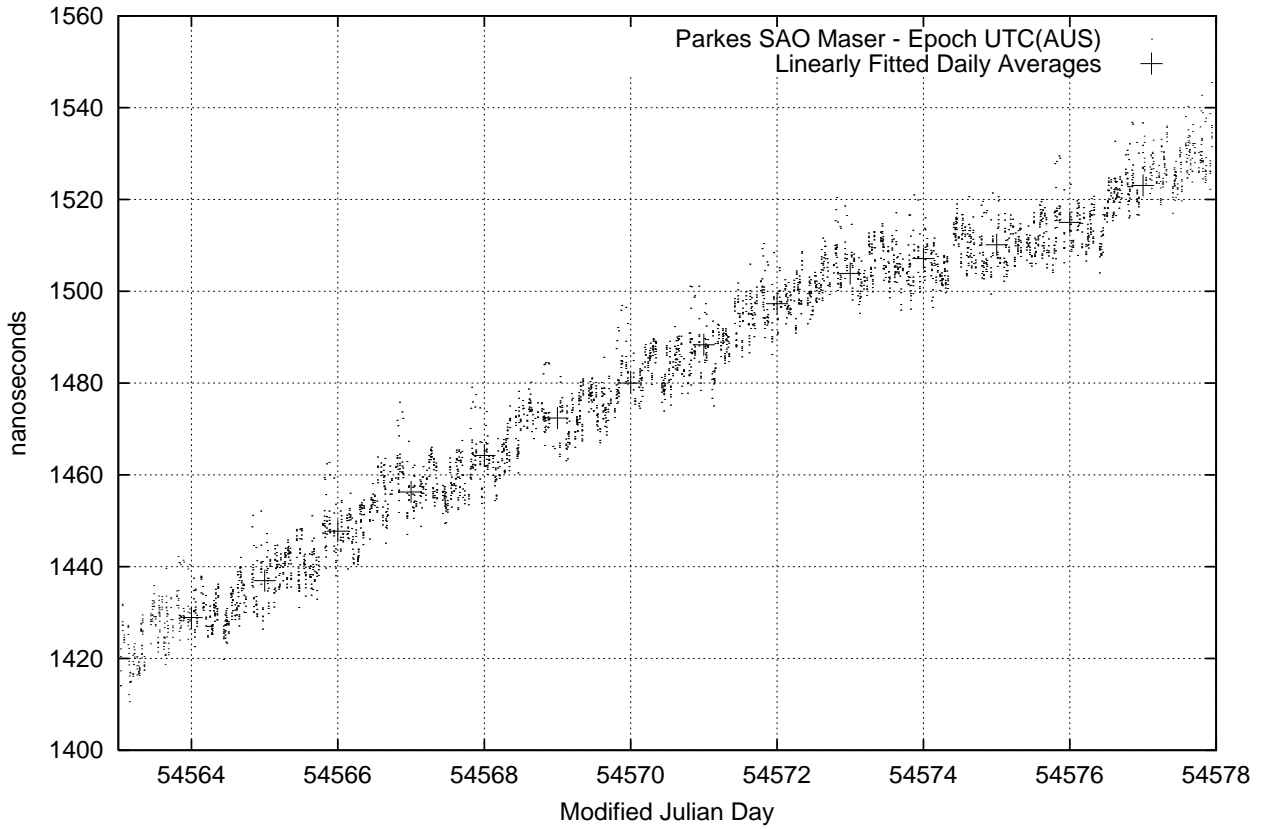

GPS Common-View Time-Transfer between ATNF Parkes and NMI Sydney

GPS Common-View Frequency Transfer between ATNF Parkes and NMI Sydney