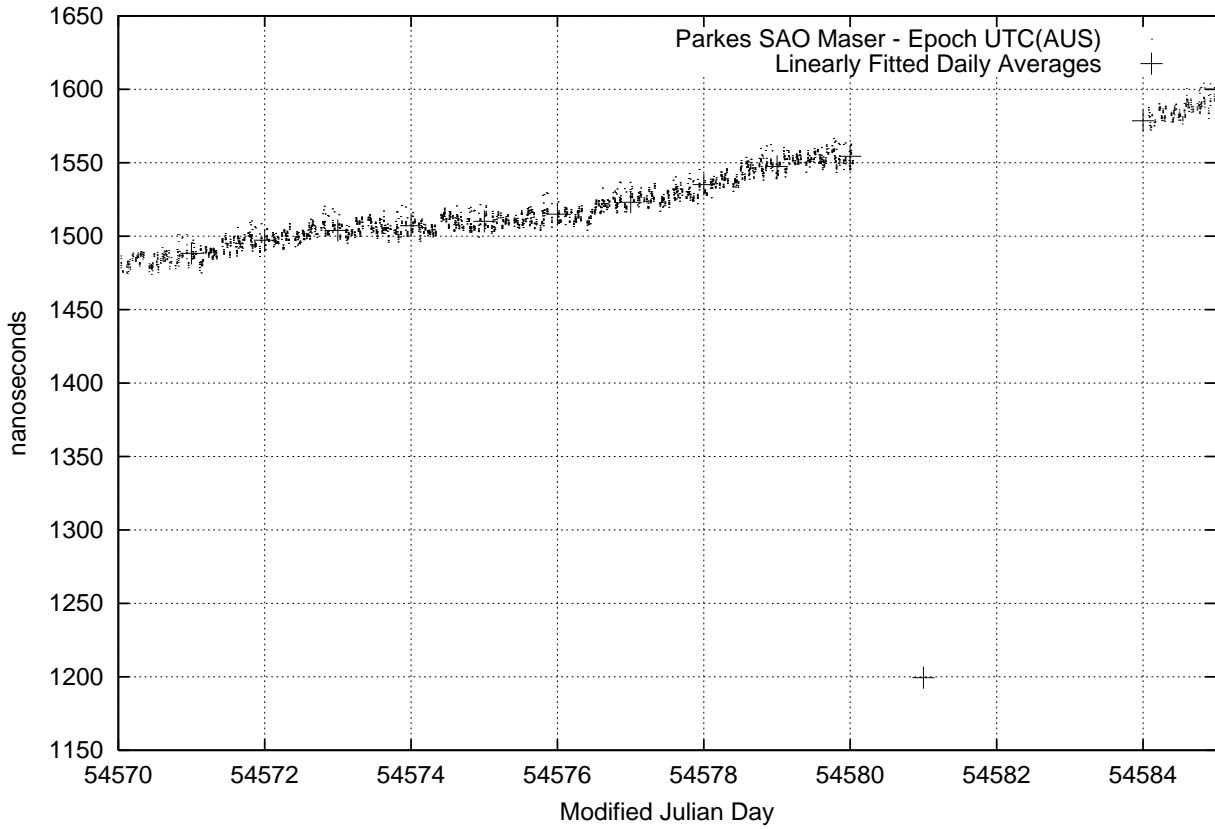

GPS Common-View Time-Transfer between ATNF Parkes and NMI Sydney

GPS Common-View Frequency Transfer between ATNF Parkes and NMI Sydney