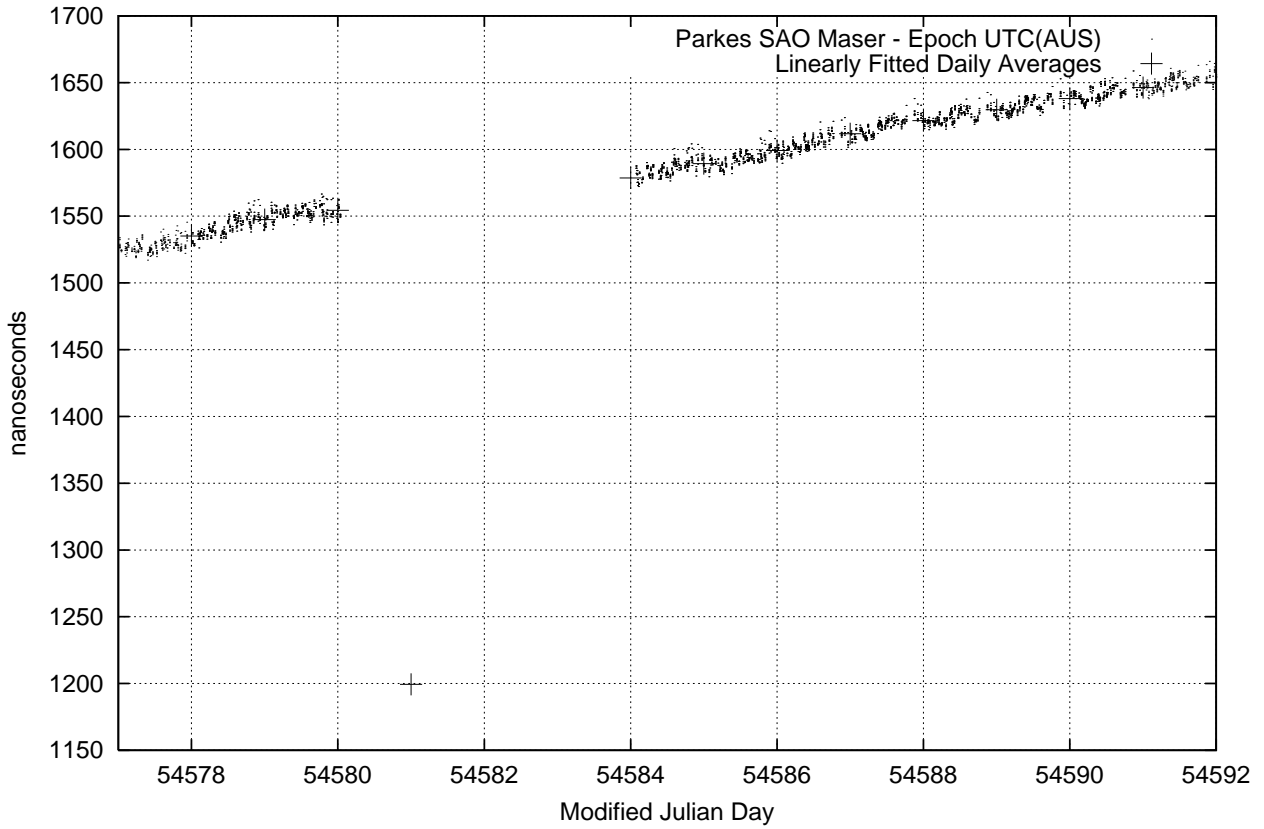

GPS Common-View Time-Transfer between ATNF Parkes and NMI Sydney

GPS Common-View Frequency Transfer between ATNF Parkes and NMI Sydney