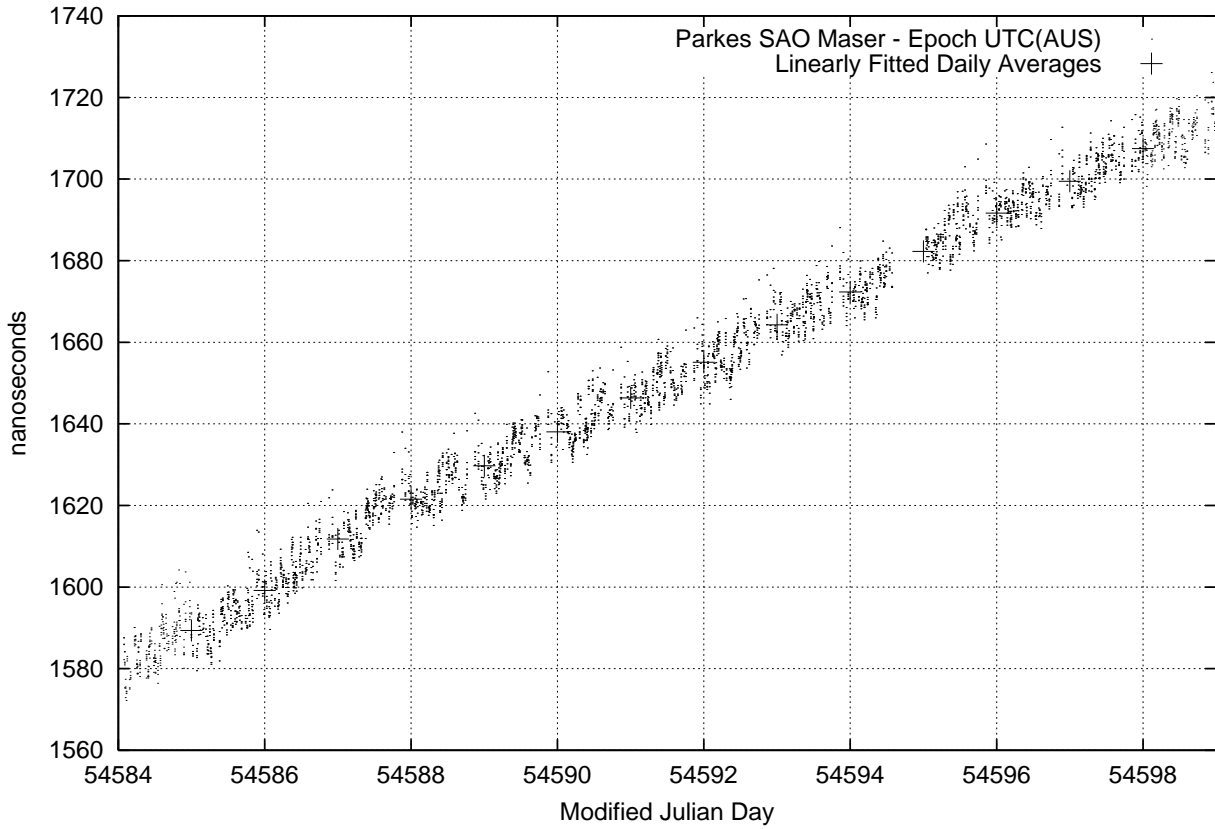

GPS Common-View Time-Transfer between ATNF Parkes and NMI Sydney

GPS Common-View Frequency Transfer between ATNF Parkes and NMI Sydney