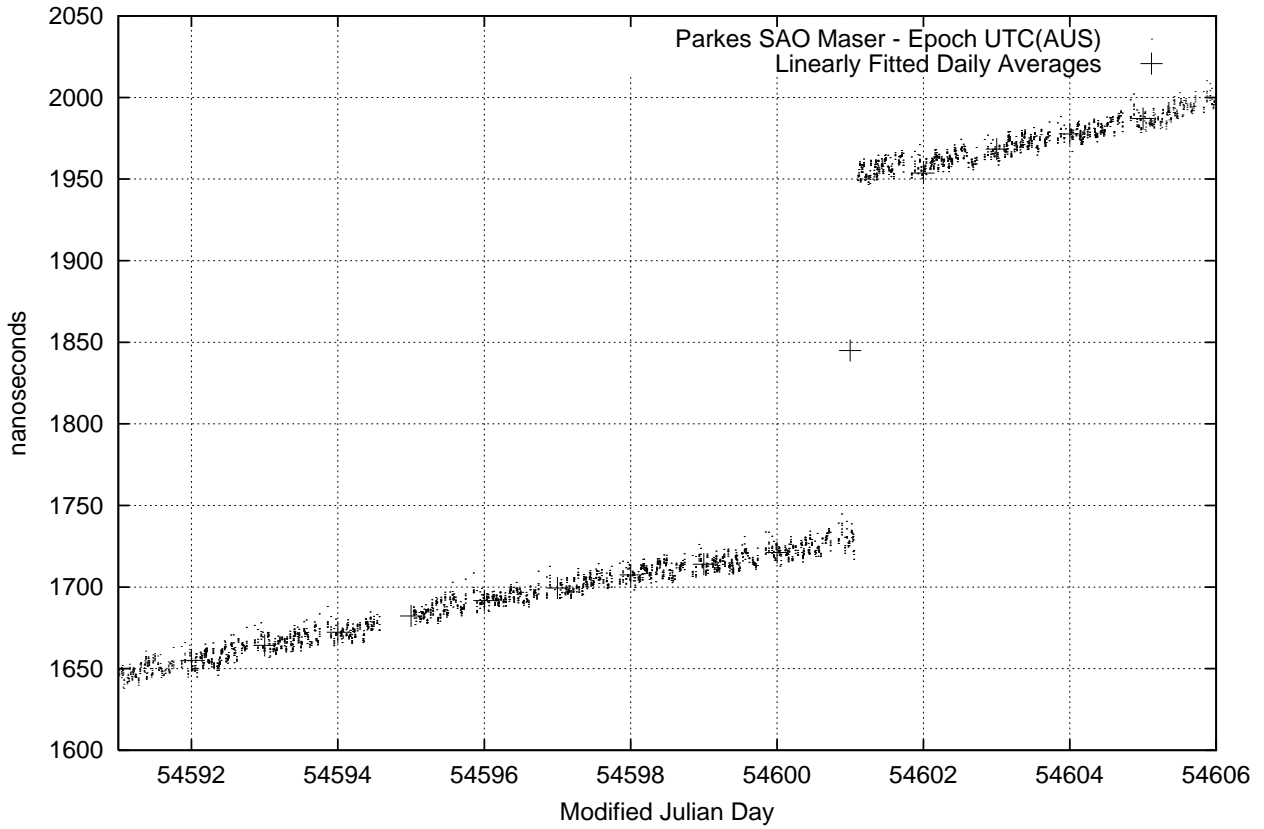

GPS Common-View Time-Transfer between ATNF Parkes and NMI Sydney

GPS Common-View Frequency Transfer between ATNF Parkes and NMI Sydney