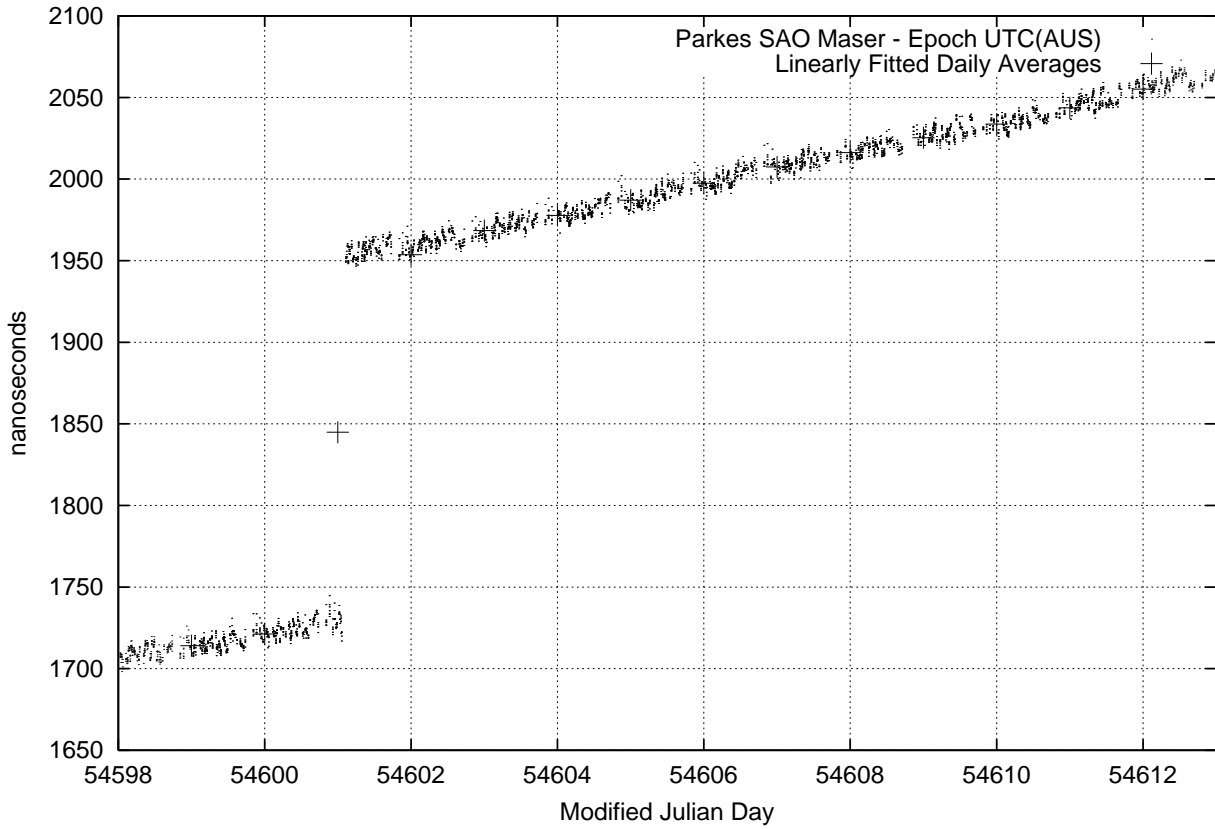

GPS Common-View Time-Transfer between ATNF Parkes and NMI Sydney

GPS Common-View Frequency Transfer between ATNF Parkes and NMI Sydney