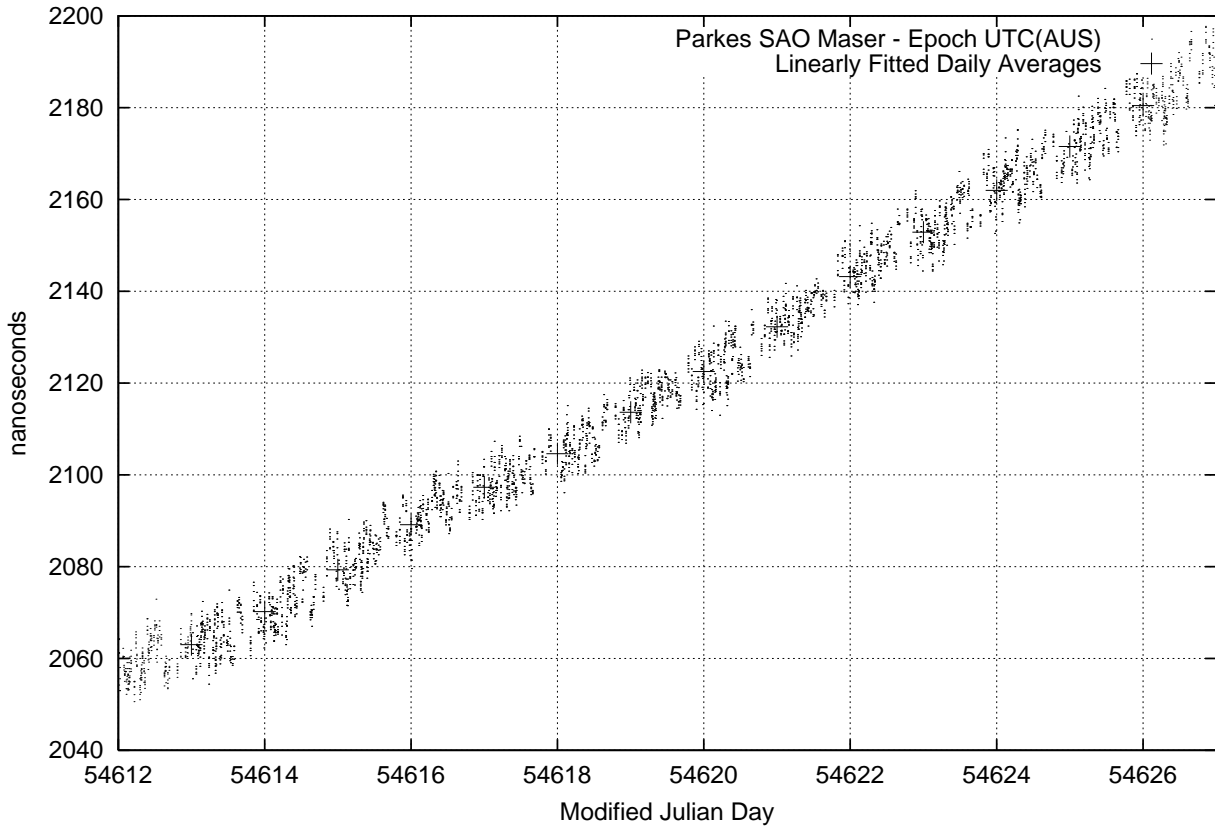

GPS Common-View Time-Transfer between ATNF Parkes and NMI Sydney

GPS Common-View Frequency Transfer between ATNF Parkes and NMI Sydney