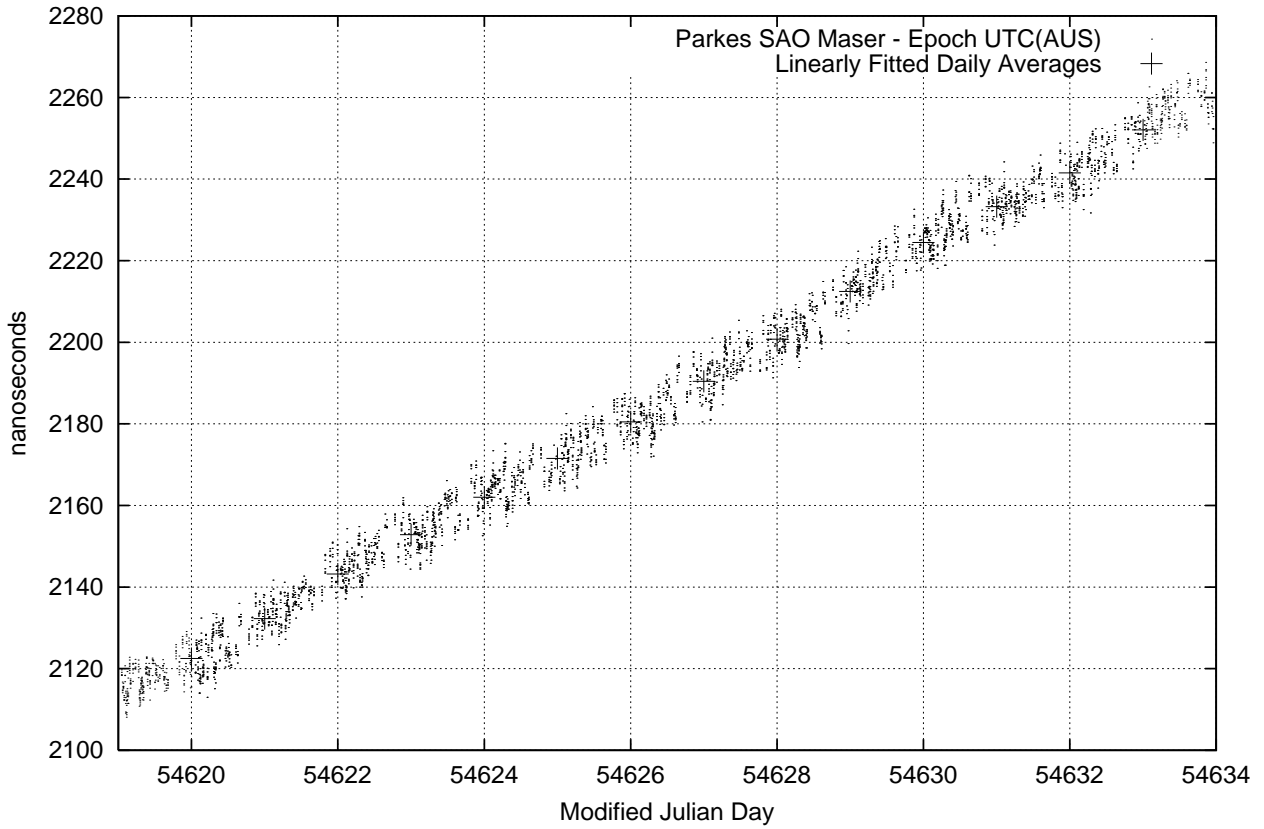

GPS Common-View Time-Transfer between ATNF Parkes and NMI Sydney

GPS Common-View Frequency Transfer between ATNF Parkes and NMI Sydney