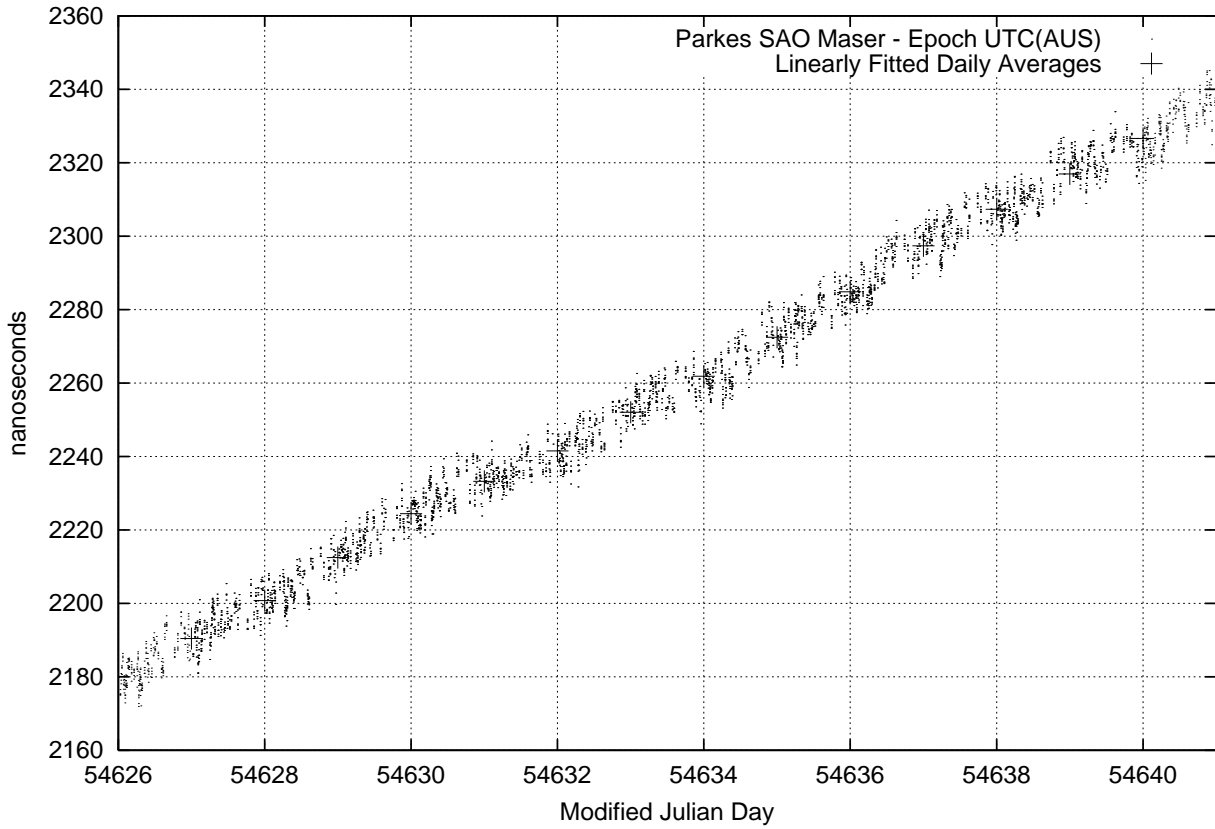

GPS Common-View Time-Transfer between ATNF Parkes and NMI Sydney

GPS Common-View Frequency Transfer between ATNF Parkes and NMI Sydney