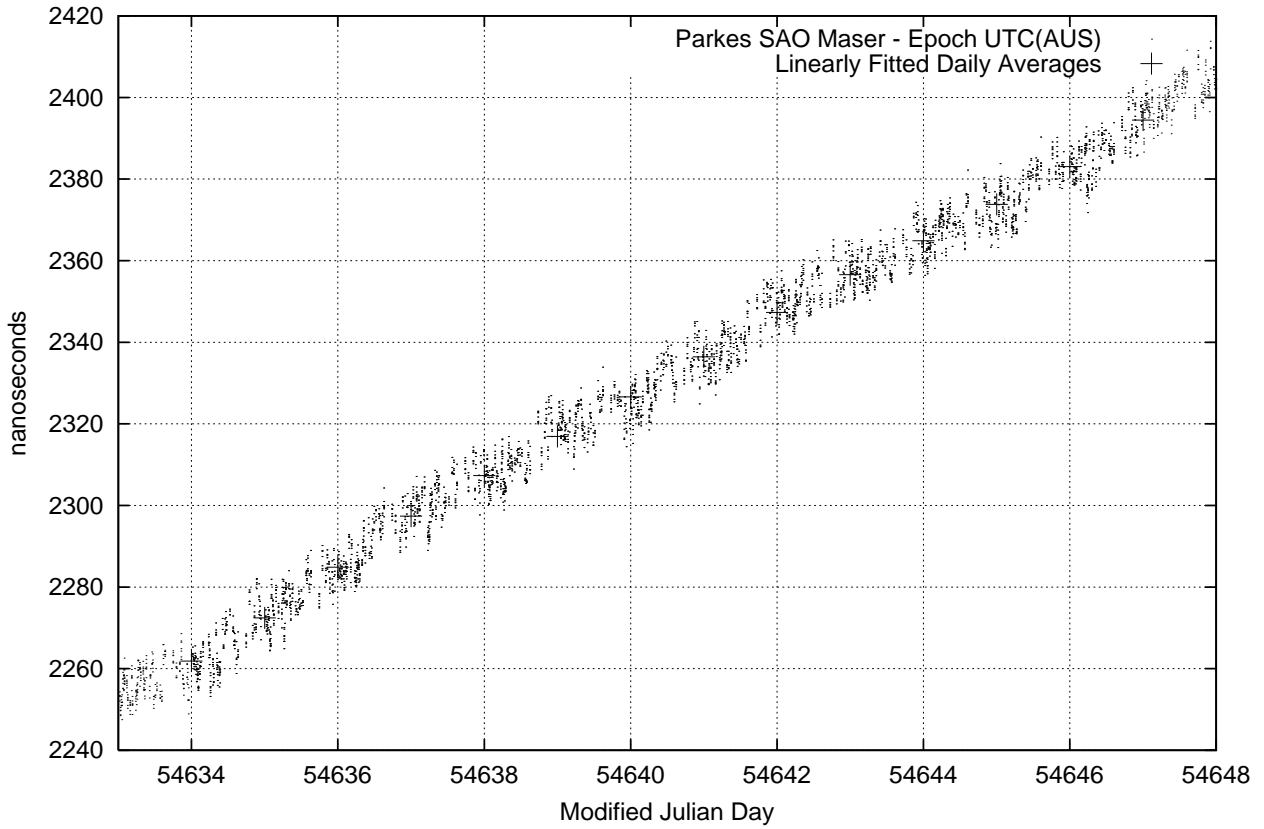

GPS Common-View Time-Transfer between ATNF Parkes and NMI Sydney

GPS Common-View Frequency Transfer between ATNF Parkes and NMI Sydney