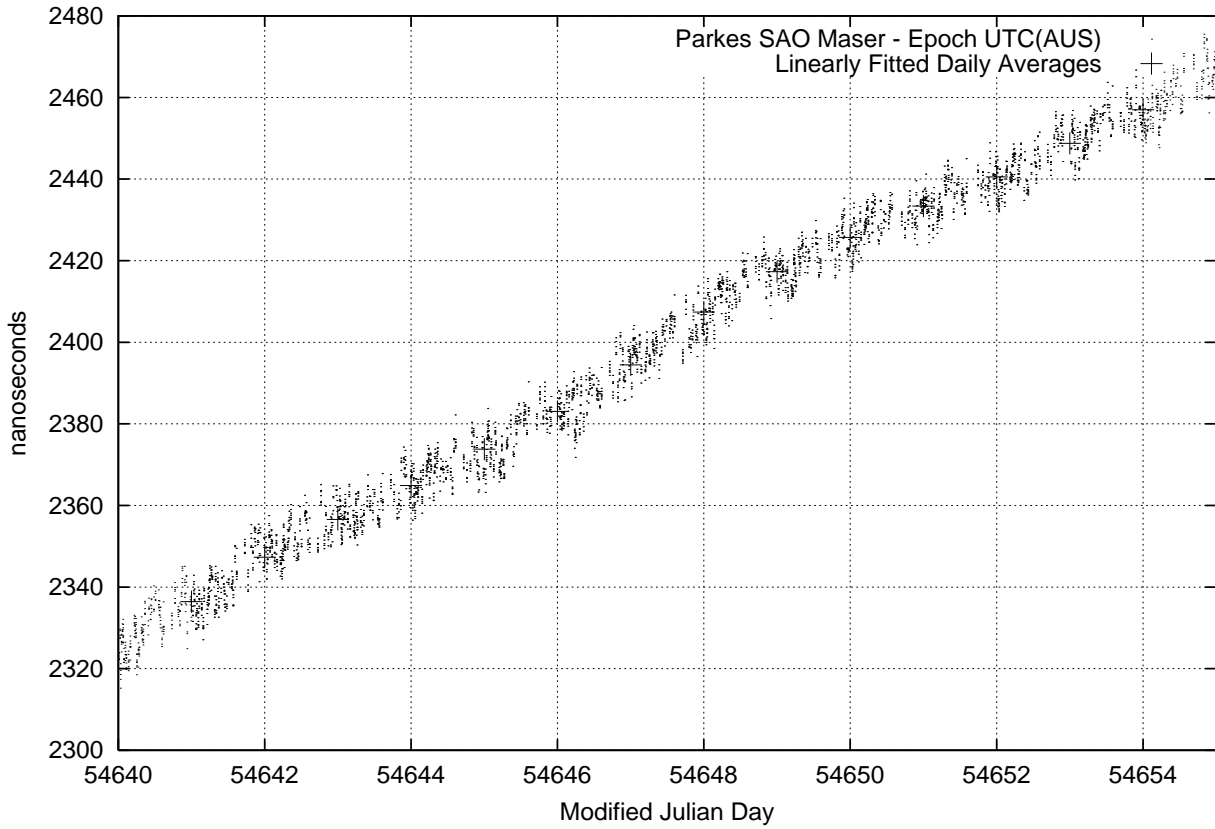

GPS Common-View Time-Transfer between ATNF Parkes and NMI Sydney

GPS Common-View Frequency Transfer between ATNF Parkes and NMI Sydney