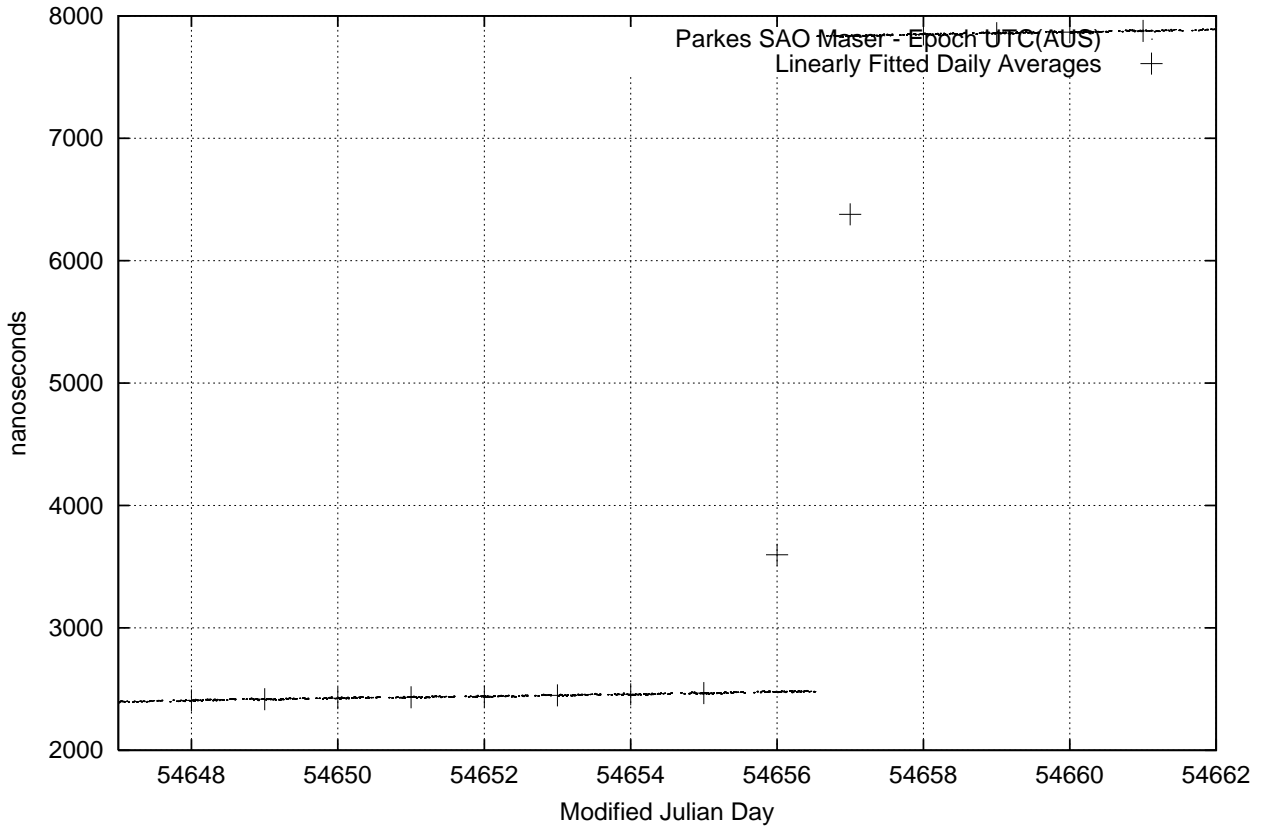

GPS Common-View Time-Transfer between ATNF Parkes and NMI Sydney

GPS Common-View Frequency Transfer between ATNF Parkes and NMI Sydney