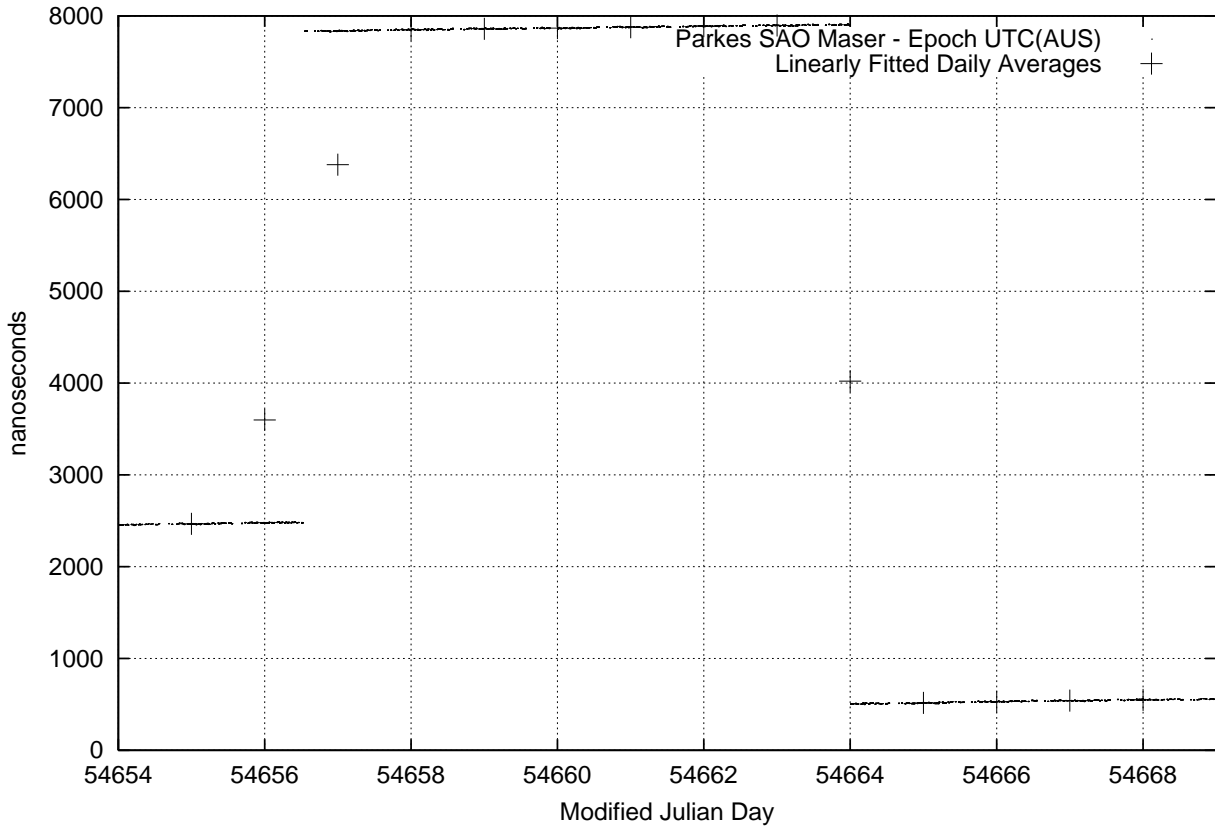

GPS Common-View Time-Transfer between ATNF Parkes and NMI Sydney

GPS Common-View Frequency Transfer between ATNF Parkes and NMI Sydney