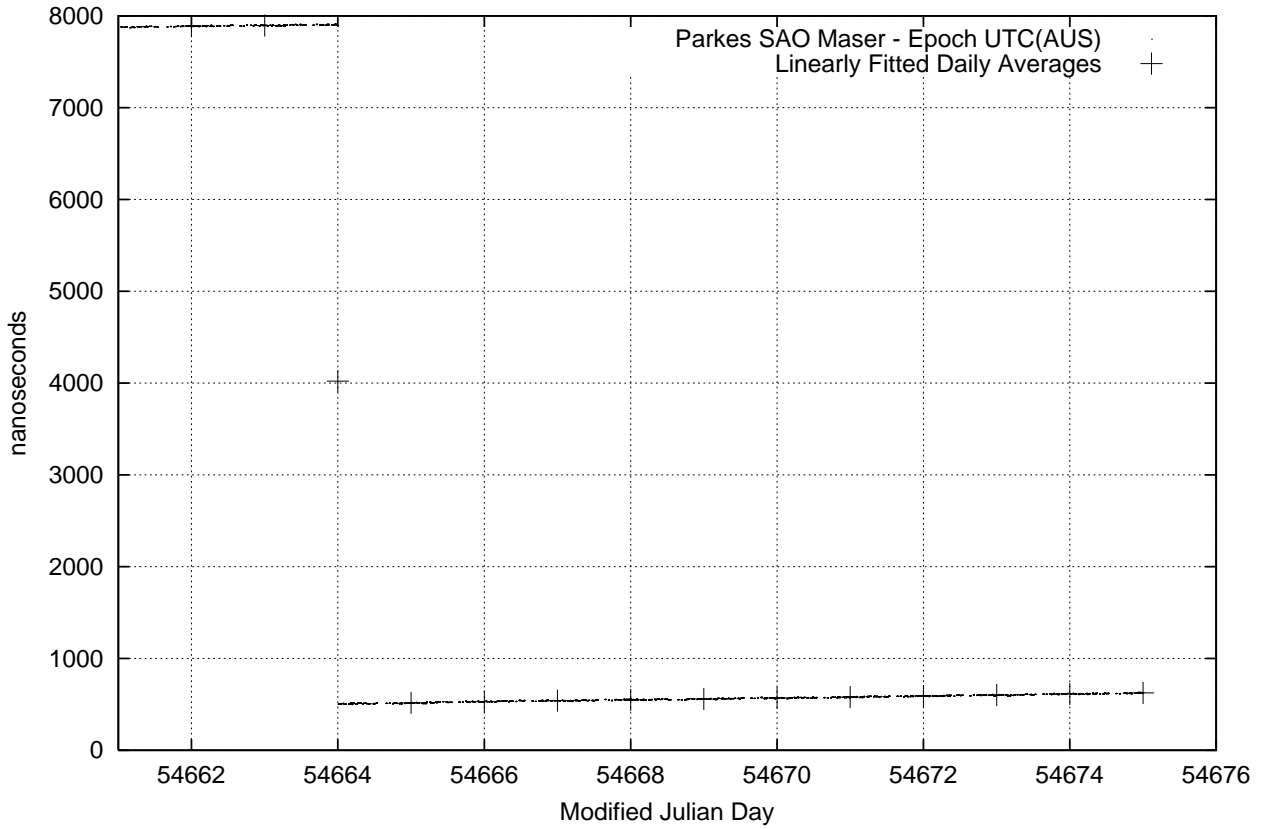

GPS Common-View Time-Transfer between ATNF Parkes and NMI Sydney

GPS Common-View Frequency Transfer between ATNF Parkes and NMI Sydney