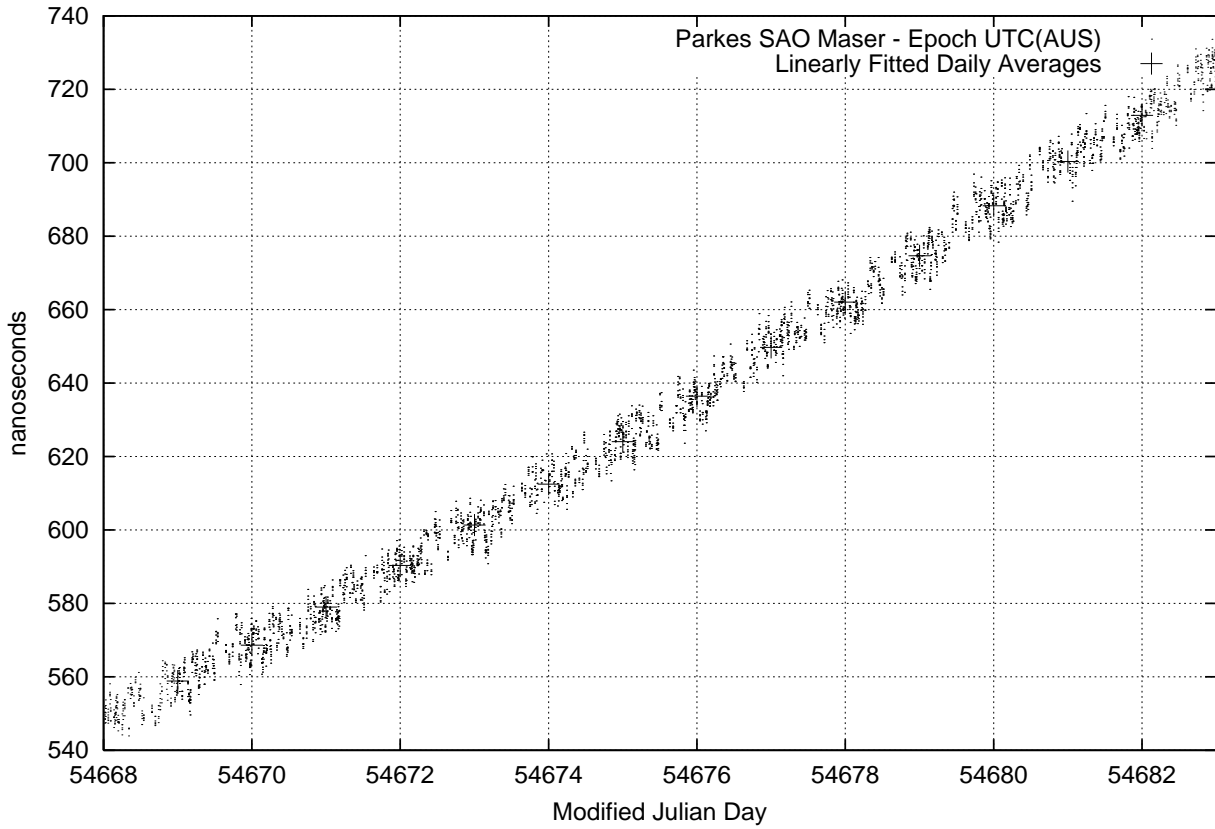

GPS Common-View Time-Transfer between ATNF Parkes and NMI Sydney

GPS Common-View Frequency Transfer between ATNF Parkes and NMI Sydney