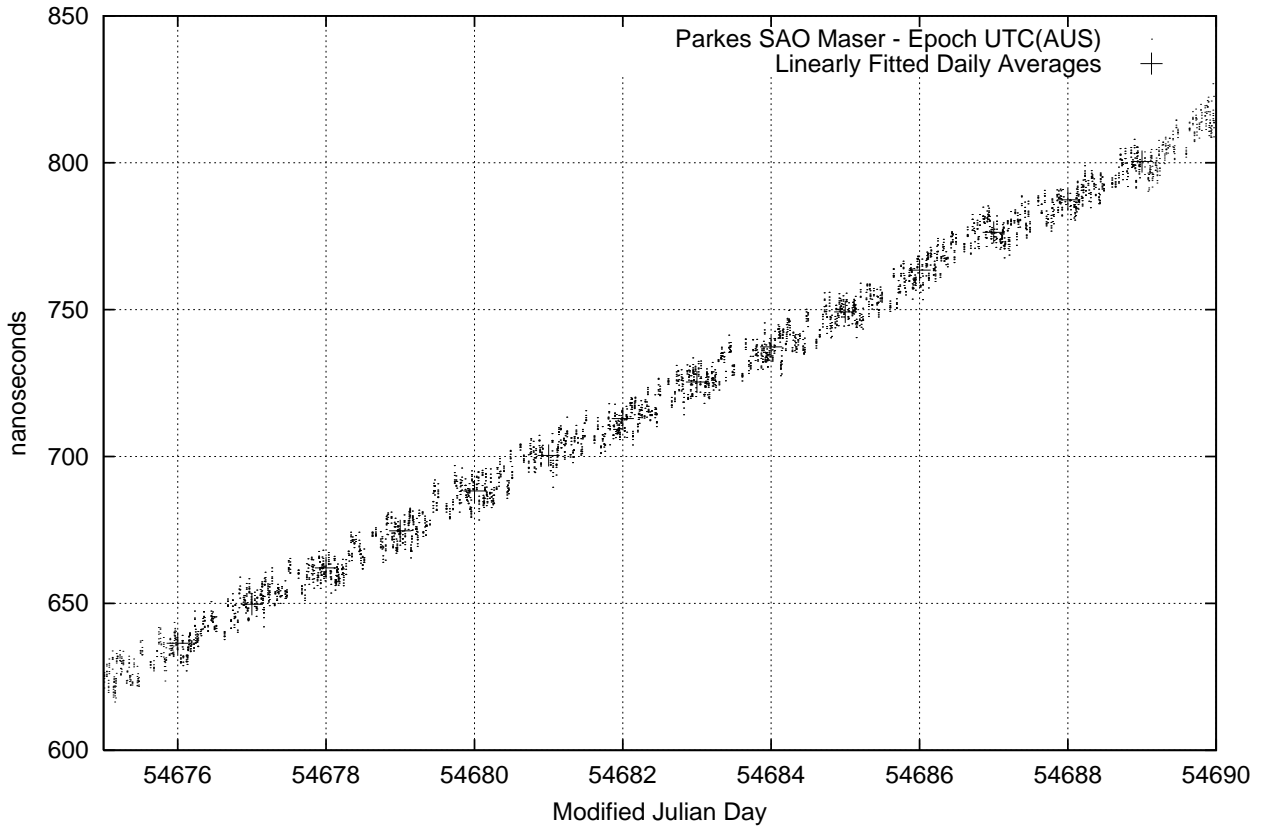

GPS Common-View Time-Transfer between ATNF Parkes and NMI Sydney

GPS Common-View Frequency Transfer between ATNF Parkes and NMI Sydney