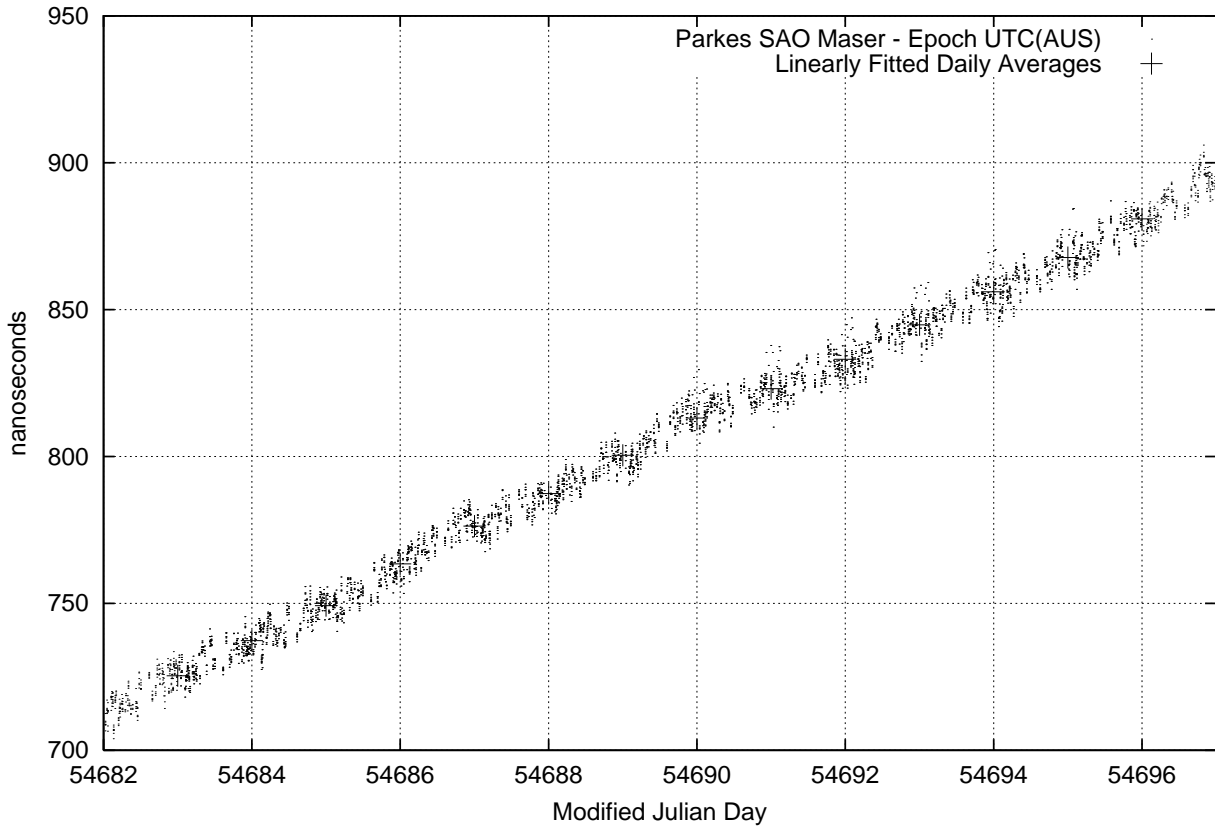

GPS Common-View Time-Transfer between ATNF Parkes and NMI Sydney

GPS Common-View Frequency Transfer between ATNF Parkes and NMI Sydney