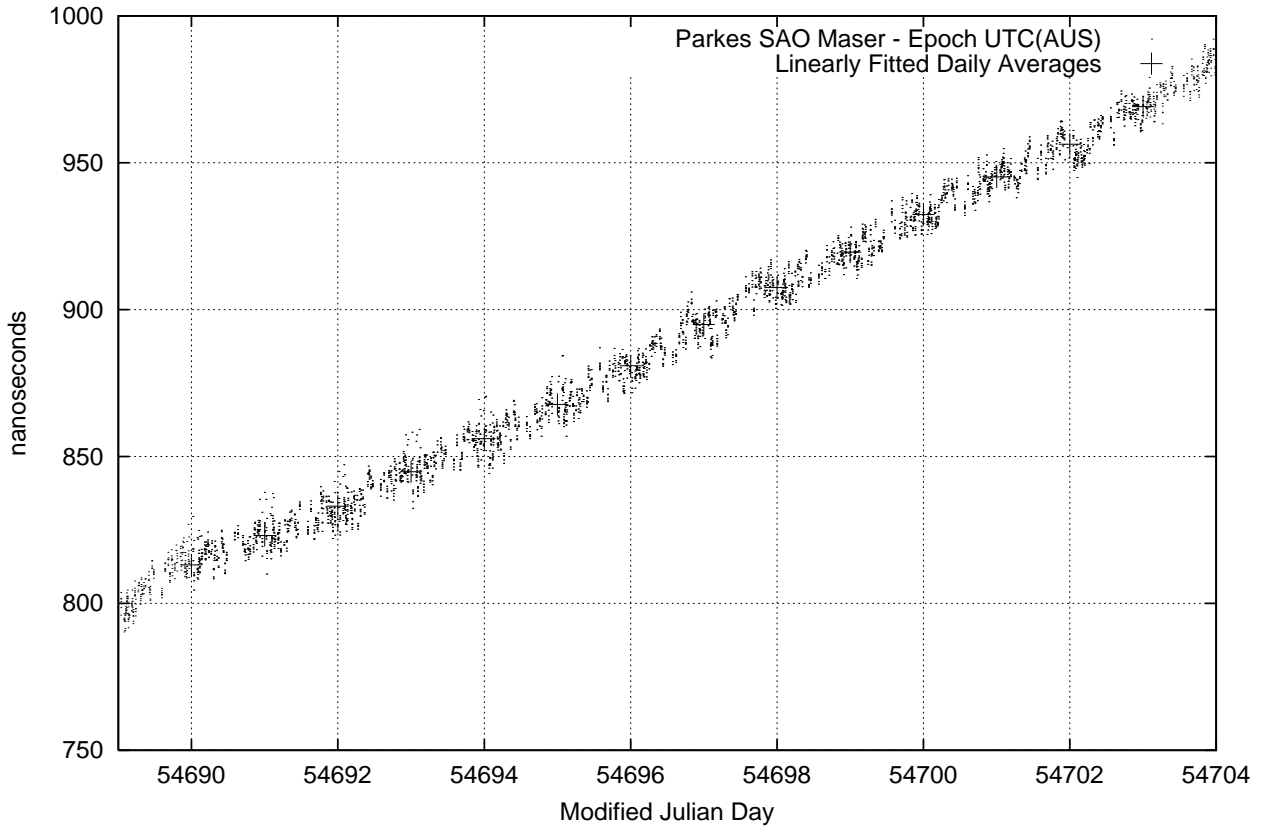

GPS Common-View Time-Transfer between ATNF Parkes and NMI Sydney

GPS Common-View Frequency Transfer between ATNF Parkes and NMI Sydney