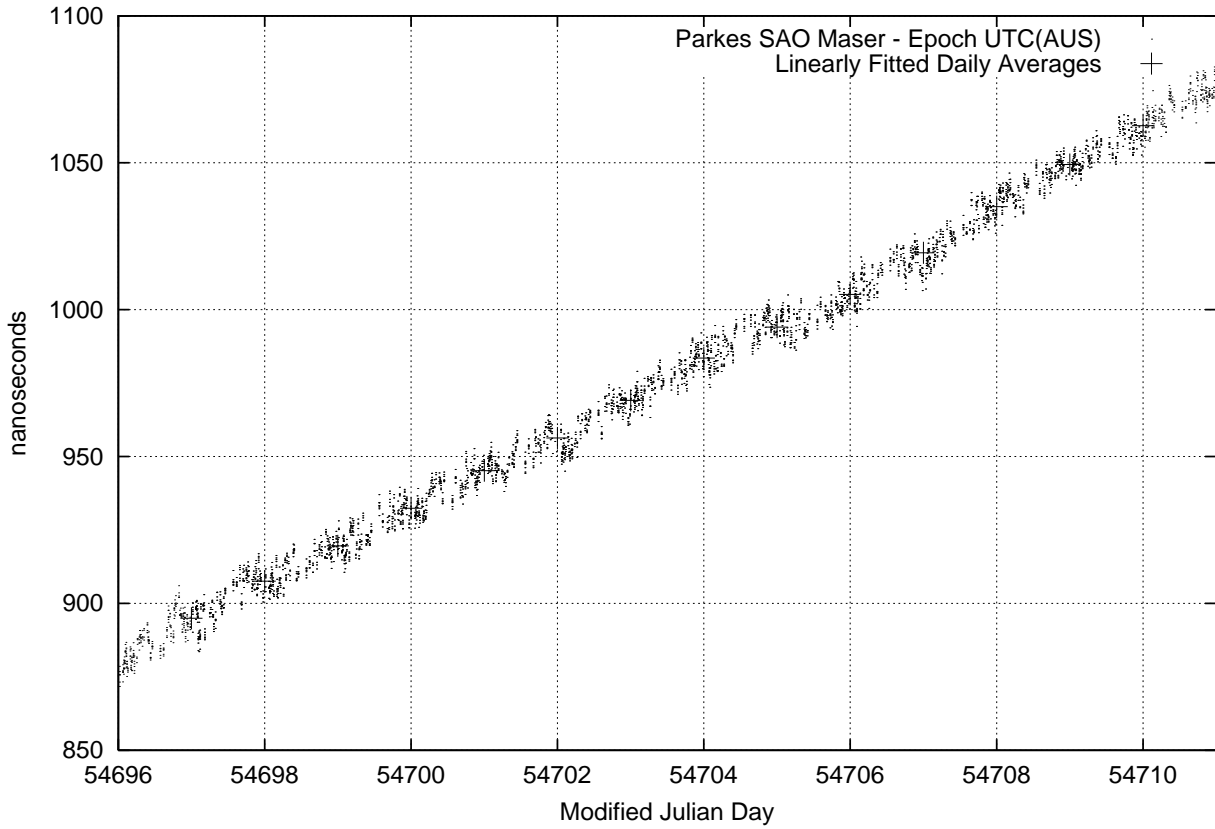

GPS Common-View Time-Transfer between ATNF Parkes and NMI Sydney

GPS Common-View Frequency Transfer between ATNF Parkes and NMI Sydney