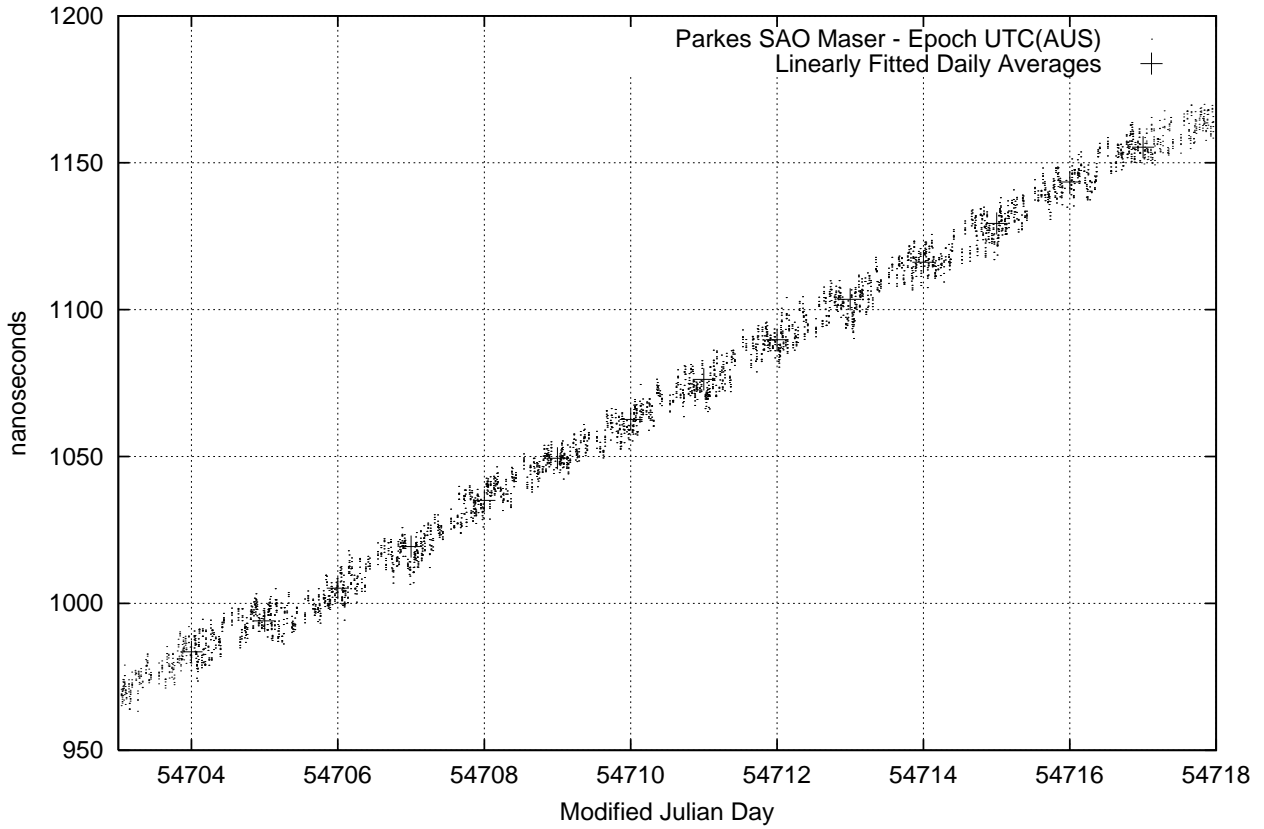

GPS Common-View Time-Transfer between ATNF Parkes and NMI Sydney

GPS Common-View Frequency Transfer between ATNF Parkes and NMI Sydney